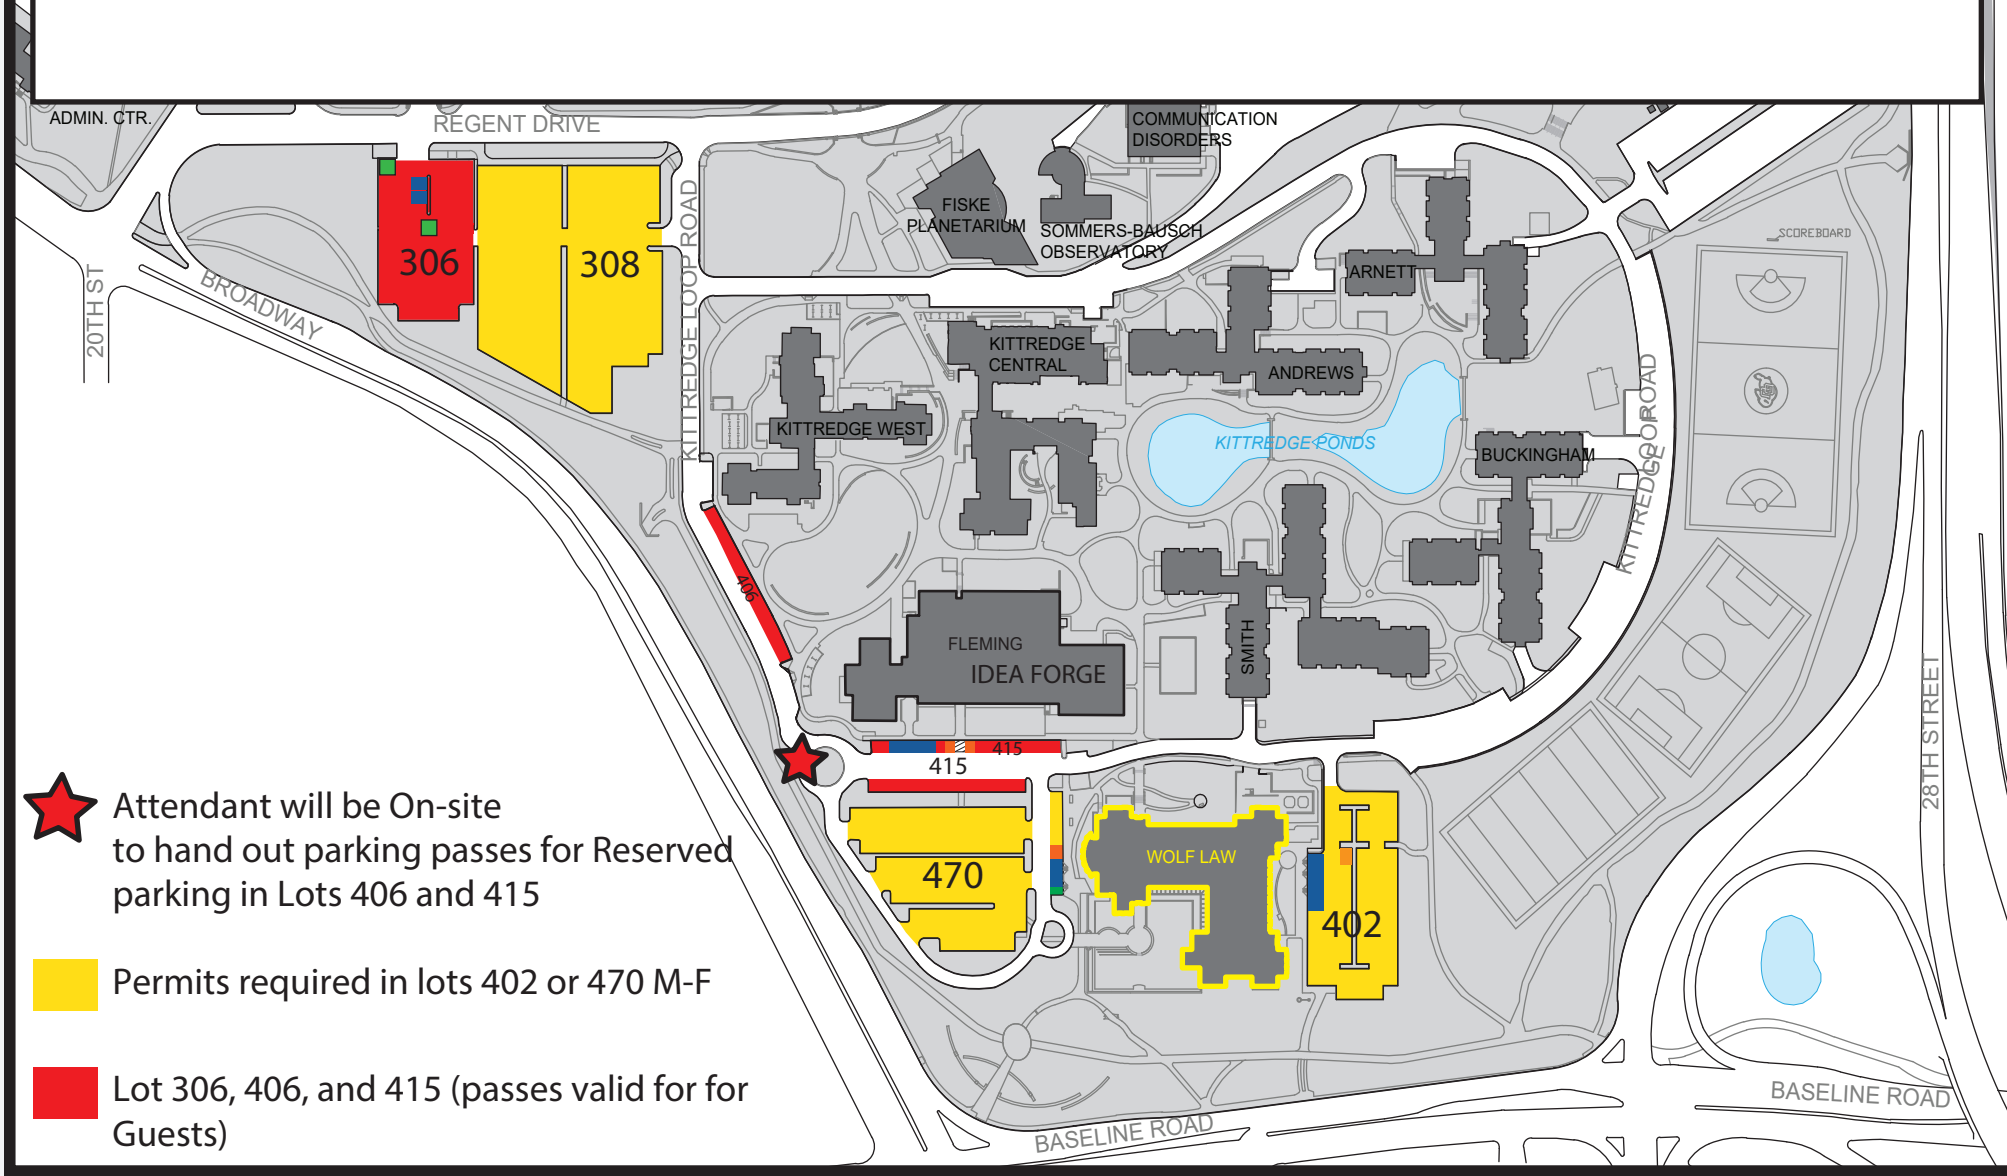

Silicon Flatirons Conferences: Parking Map

-  Attendant will be On-site to hand out parking passes for Reserved parking in Lots 406 and 415
-  Permits required in lots 402 or 470 M-F
-  Lot 306, 406, and 415 (passes valid for for Guests)