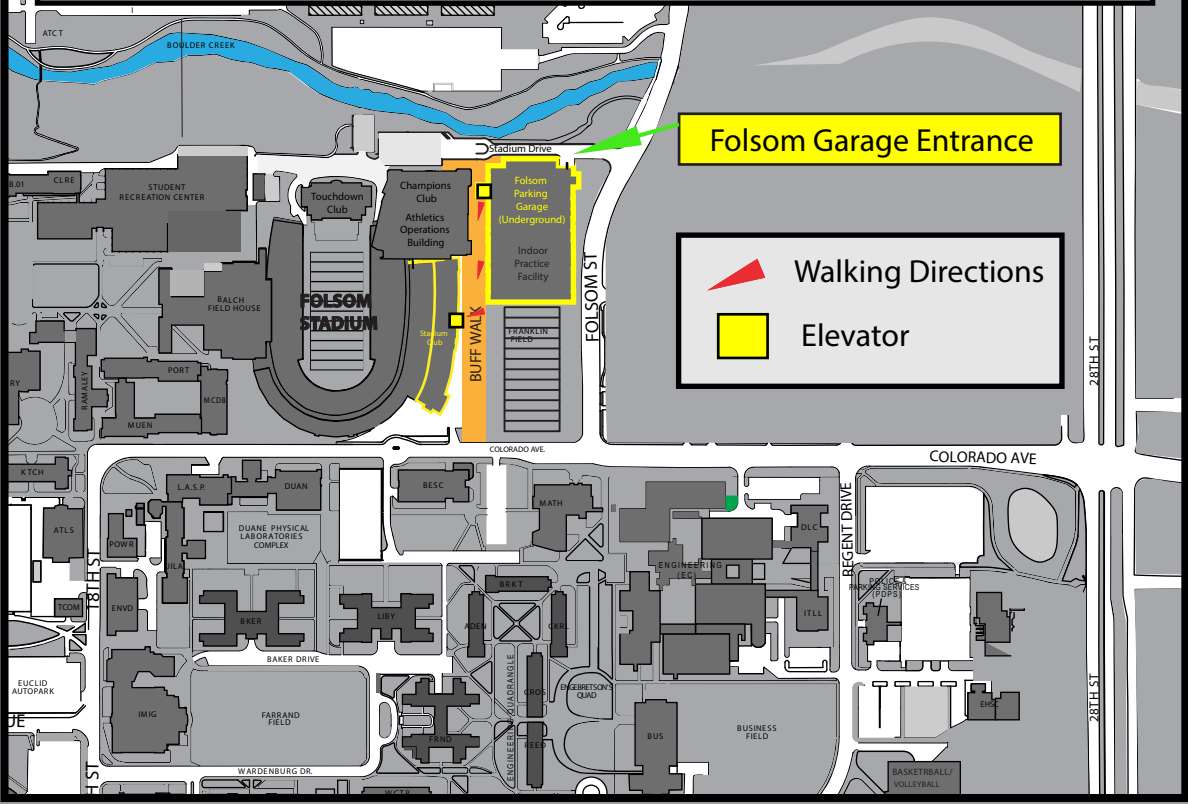

February 09, 2020 Silicon Flatirons 20th Celebration Parking Map

Please park in the Folsom Parking Garage Attendant will be On-Site From 5:30pm-6:30pm to hand guests parking passes
Elevators are located along the West side of the garage. Take the elevator to level 2
exit the building and walk South down the Buff Walk to the entrance of the Stadium Club take the elevator to the 5th floor.

Folsom Garage Entrance

Walking Directions

Elevator