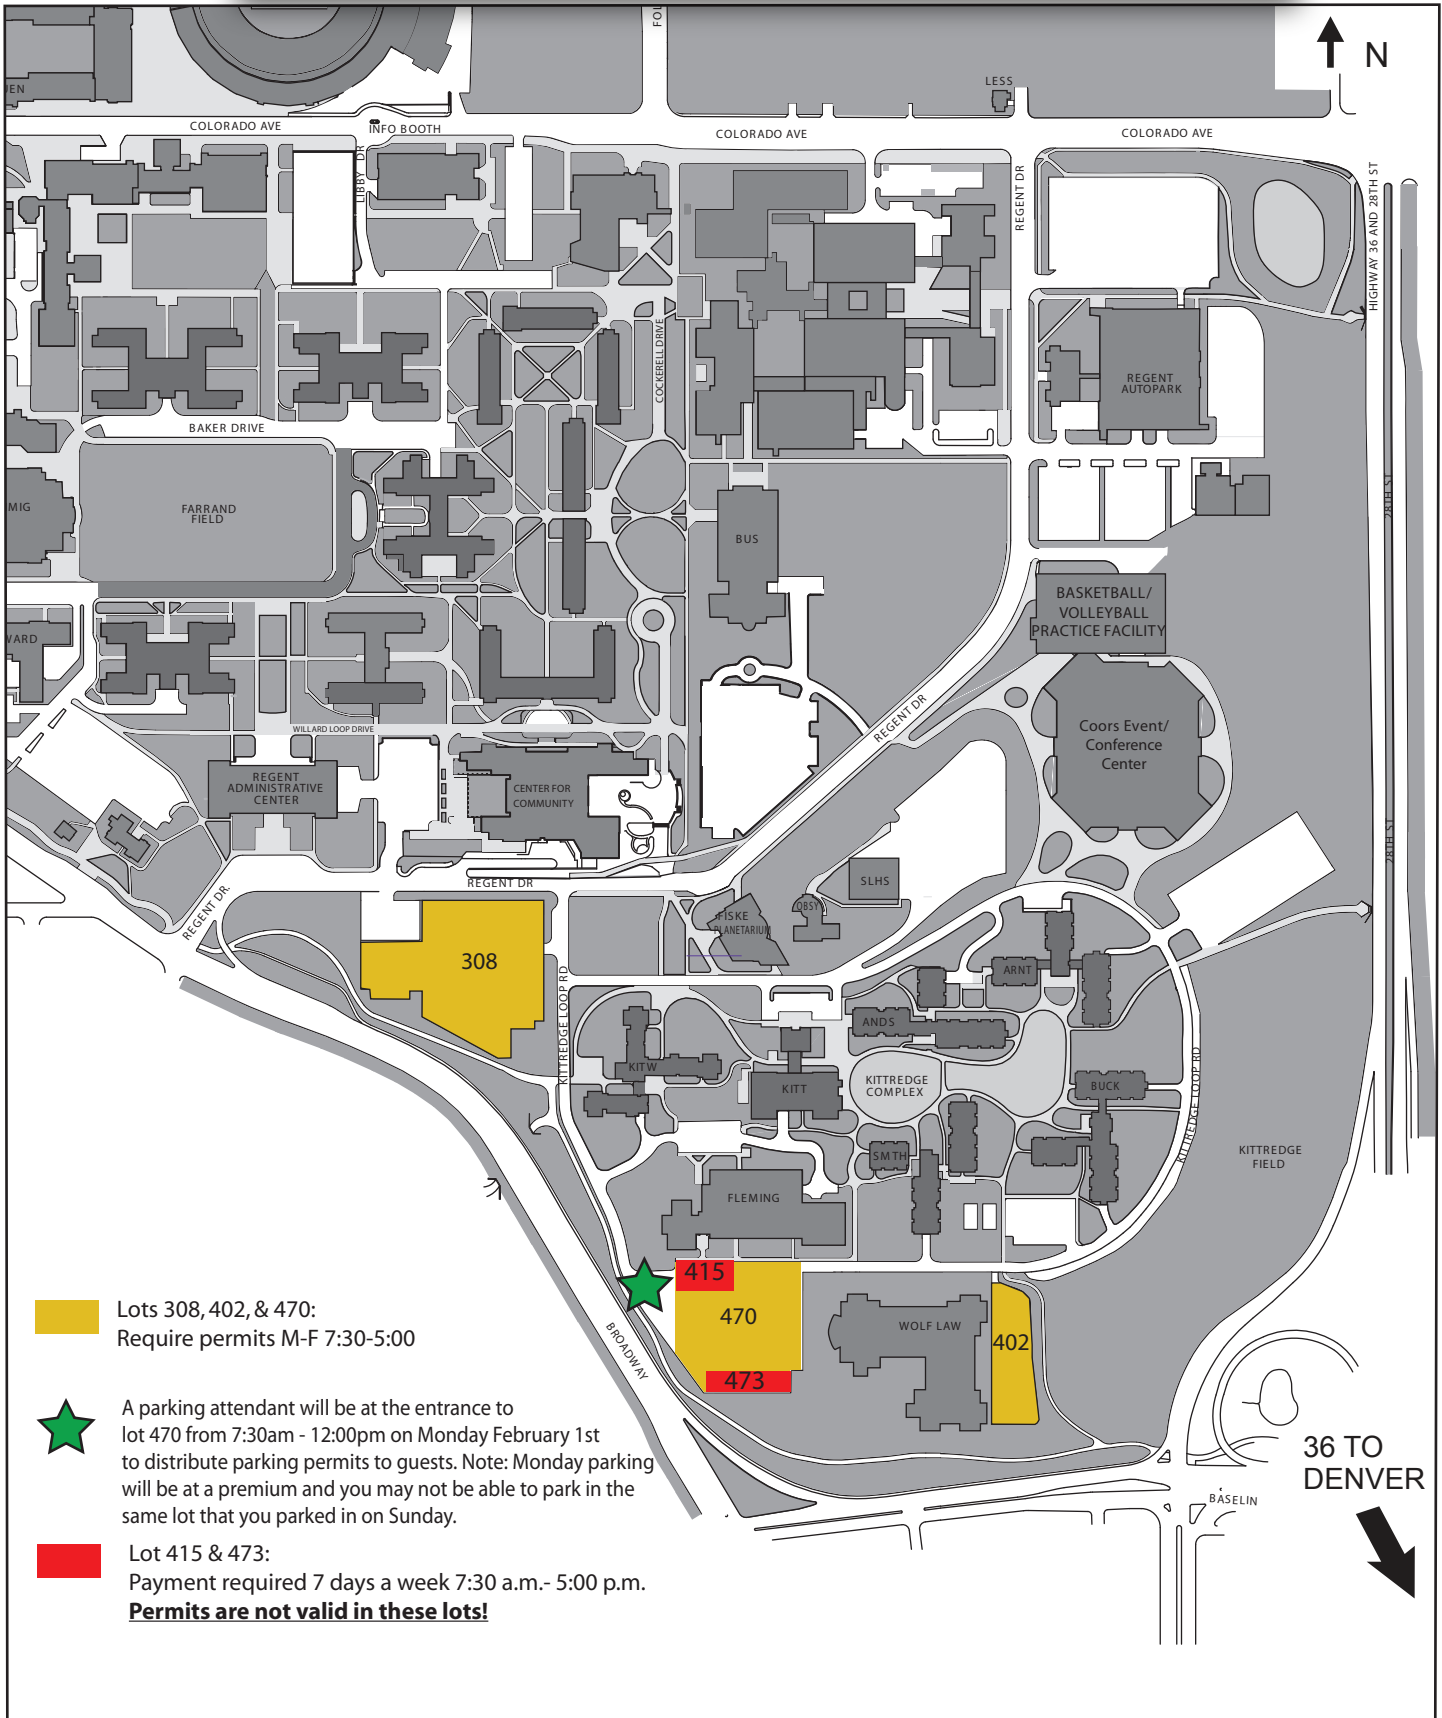

Conference: Digital Broadband Migration Parking January 31, 2016 - February 1, 2016

Lots 308, 402, & 470:
Require permits M-F 7:30-5:00

A parking attendant will be at the entrance to lot 470 from 7:30am - 12:00pm on Monday February 1st to distribute parking permits to guests. Note: Monday parking will be at a premium and you may not be able to park in the same lot that you parked in on Sunday.

Lot 415 & 473:
Payment required 7 days a week 7:30 a.m.- 5:00 p.m.
Permits are not valid in these lots!