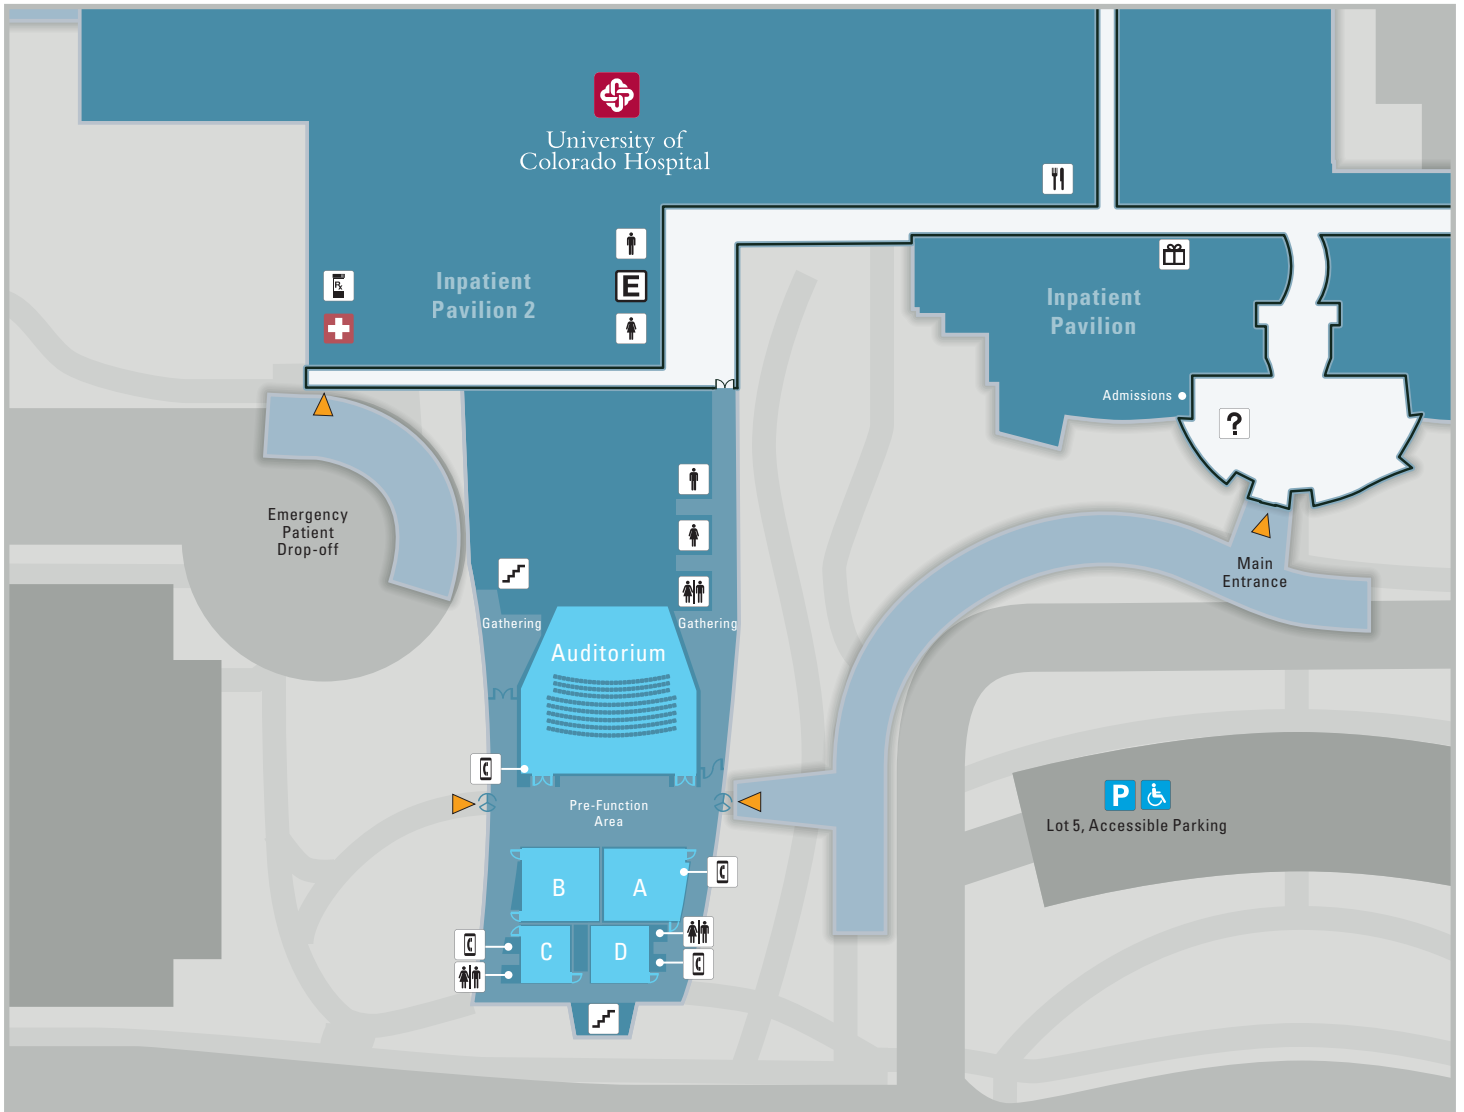

University of Colorado Hospital

BRUCE SCHROFFEL CONFERENCE CENTER

- | | | | | | |
|--|--------------------|--|------------------|--|--------------|
| | Building Entrance | | Garden View Café | | Pharmacy |
| | Emergency | | Gift Shop | | Phone Alcove |
| | Parking | | Information | | Toilets |
| | Elevator Landmarks | | Men | | Women |