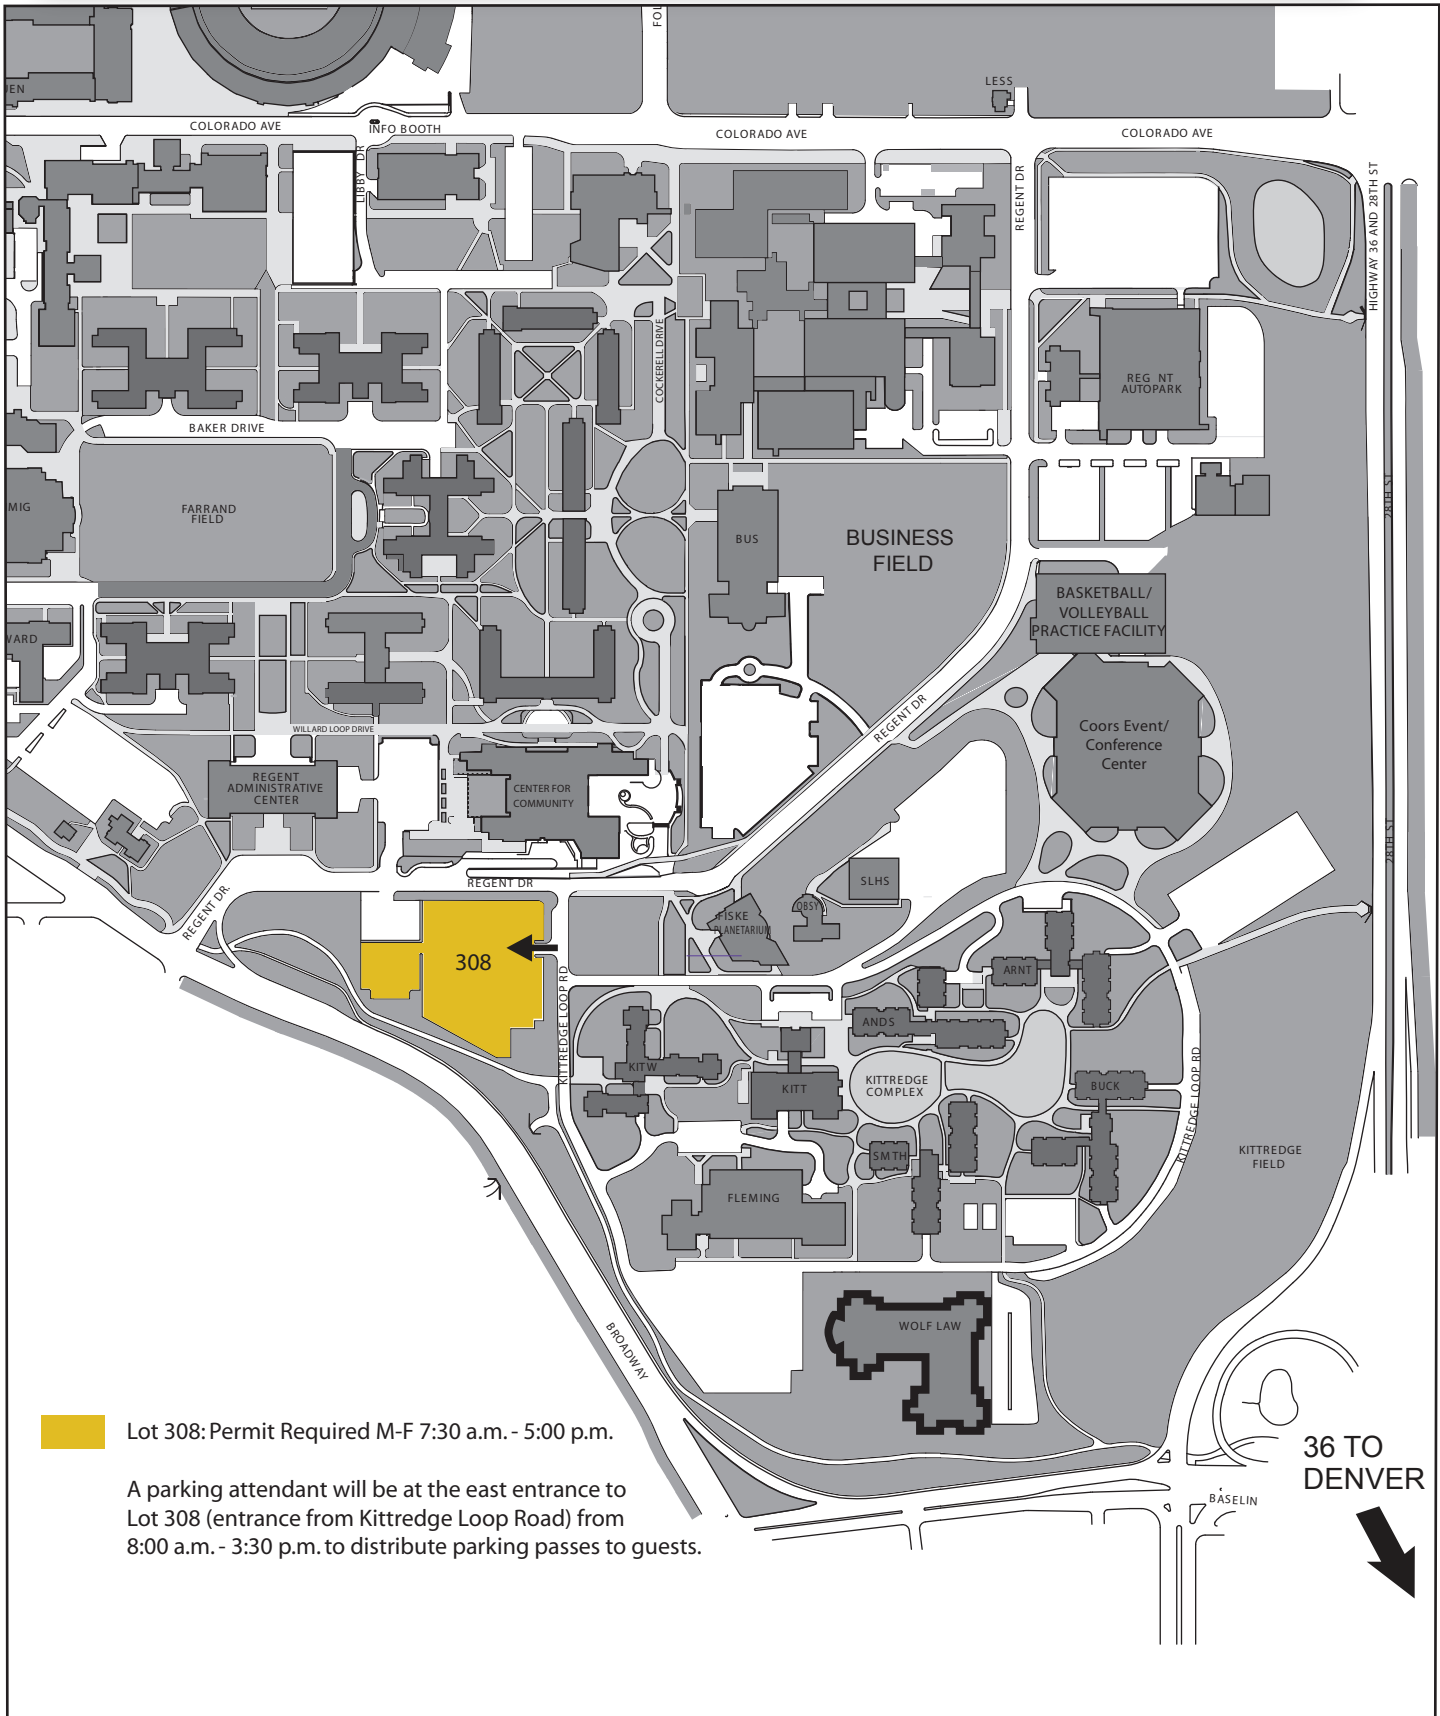

# 12/4/14 - When Companies Study Their Customers... Parking

 Lot 308: Permit Required M-F 7:30 a.m. - 5:00 p.m.

A parking attendant will be at the east entrance to Lot 308 (entrance from Kittredge Loop Road) from 8:00 a.m. - 3:30 p.m. to distribute parking passes to guests.

36 TO DENVER  
