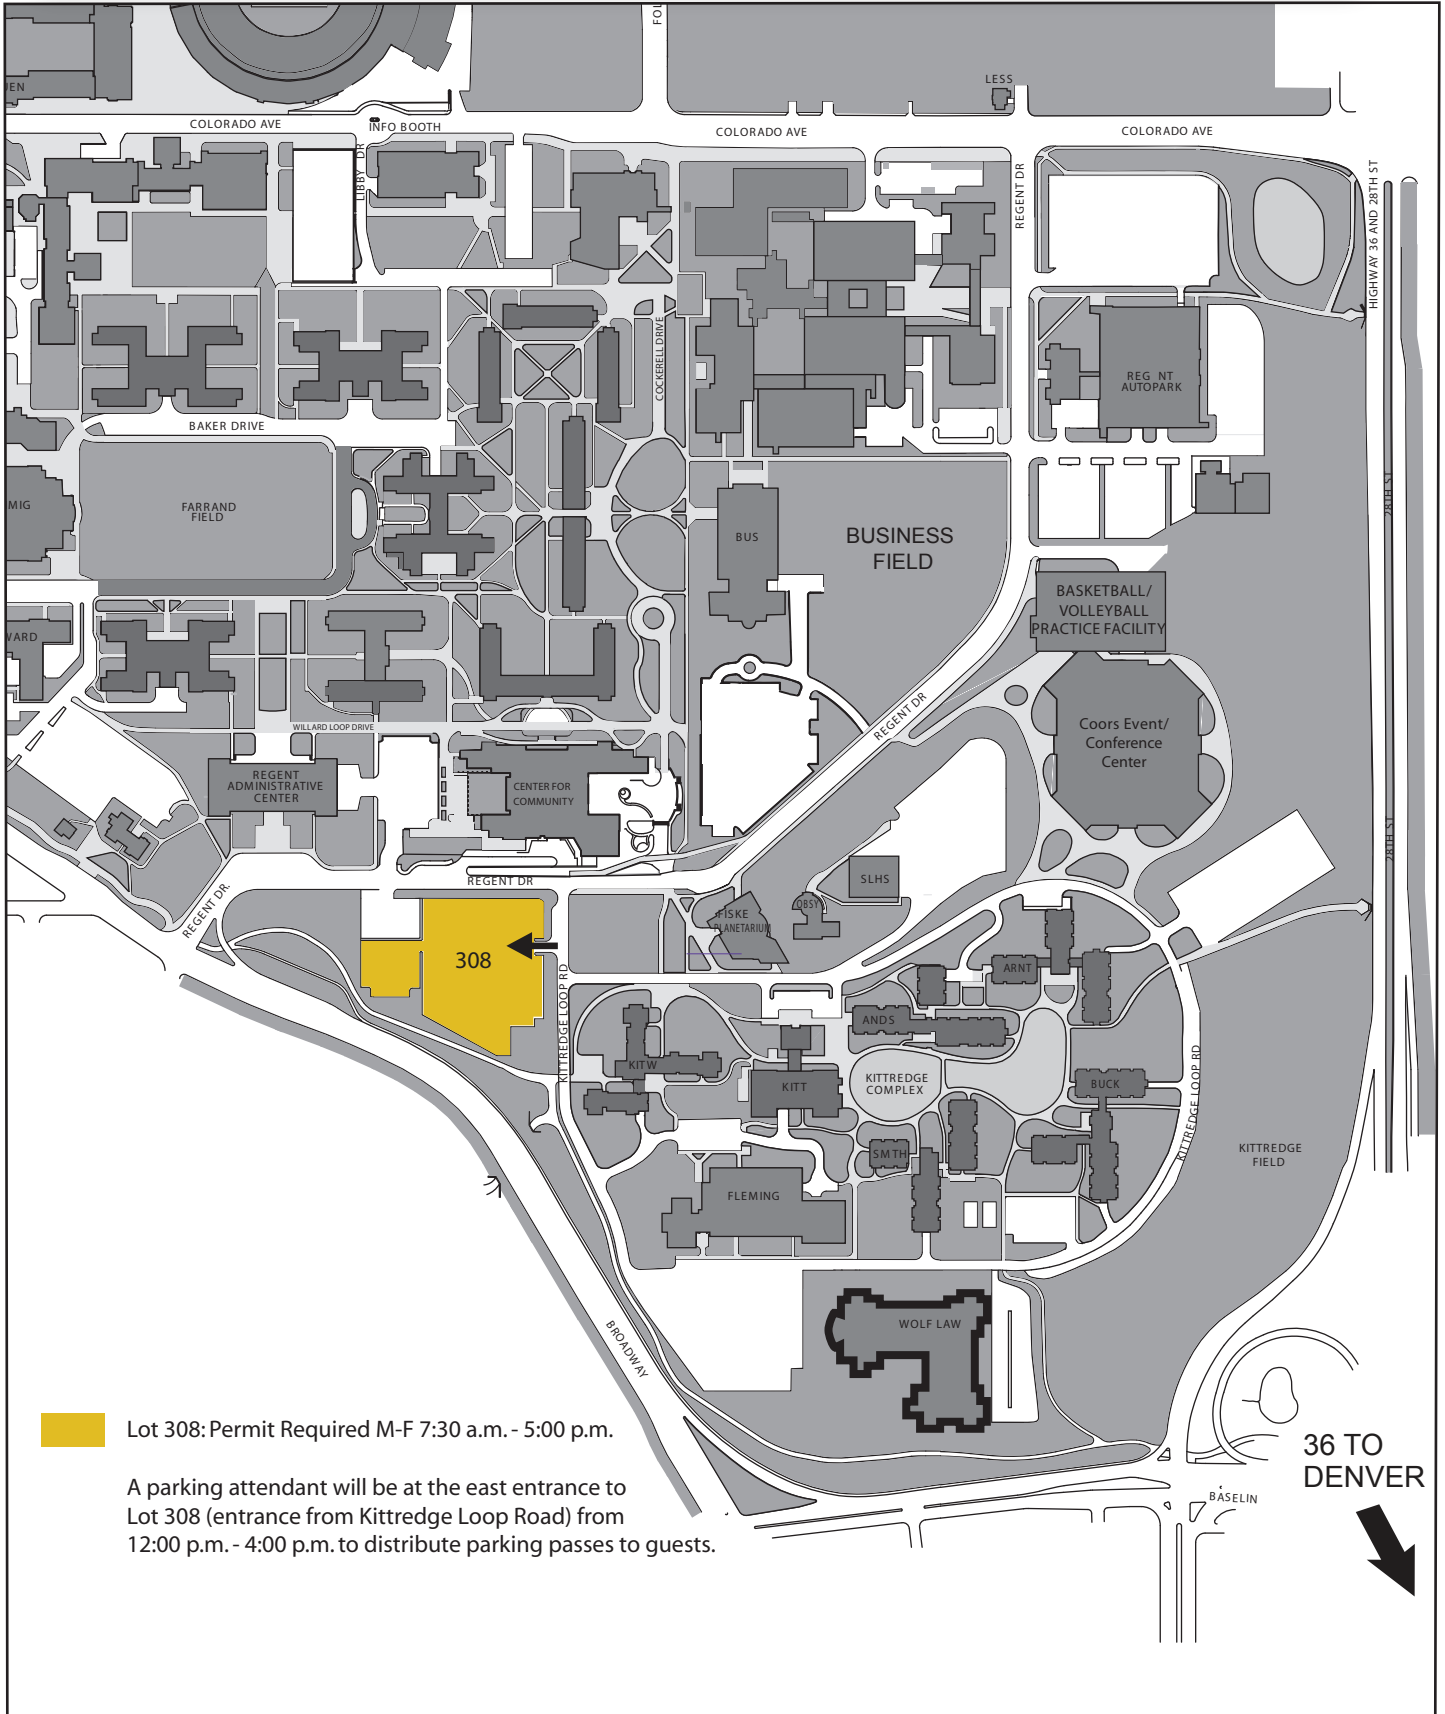

10/22/2014 - Technology Transfer Conference Parking

 Lot 308: Permit Required M-F 7:30 a.m. - 5:00 p.m.

A parking attendant will be at the east entrance to Lot 308 (entrance from Kittredge Loop Road) from 12:00 p.m. - 4:00 p.m. to distribute parking passes to guests.

36 TO DENVER
