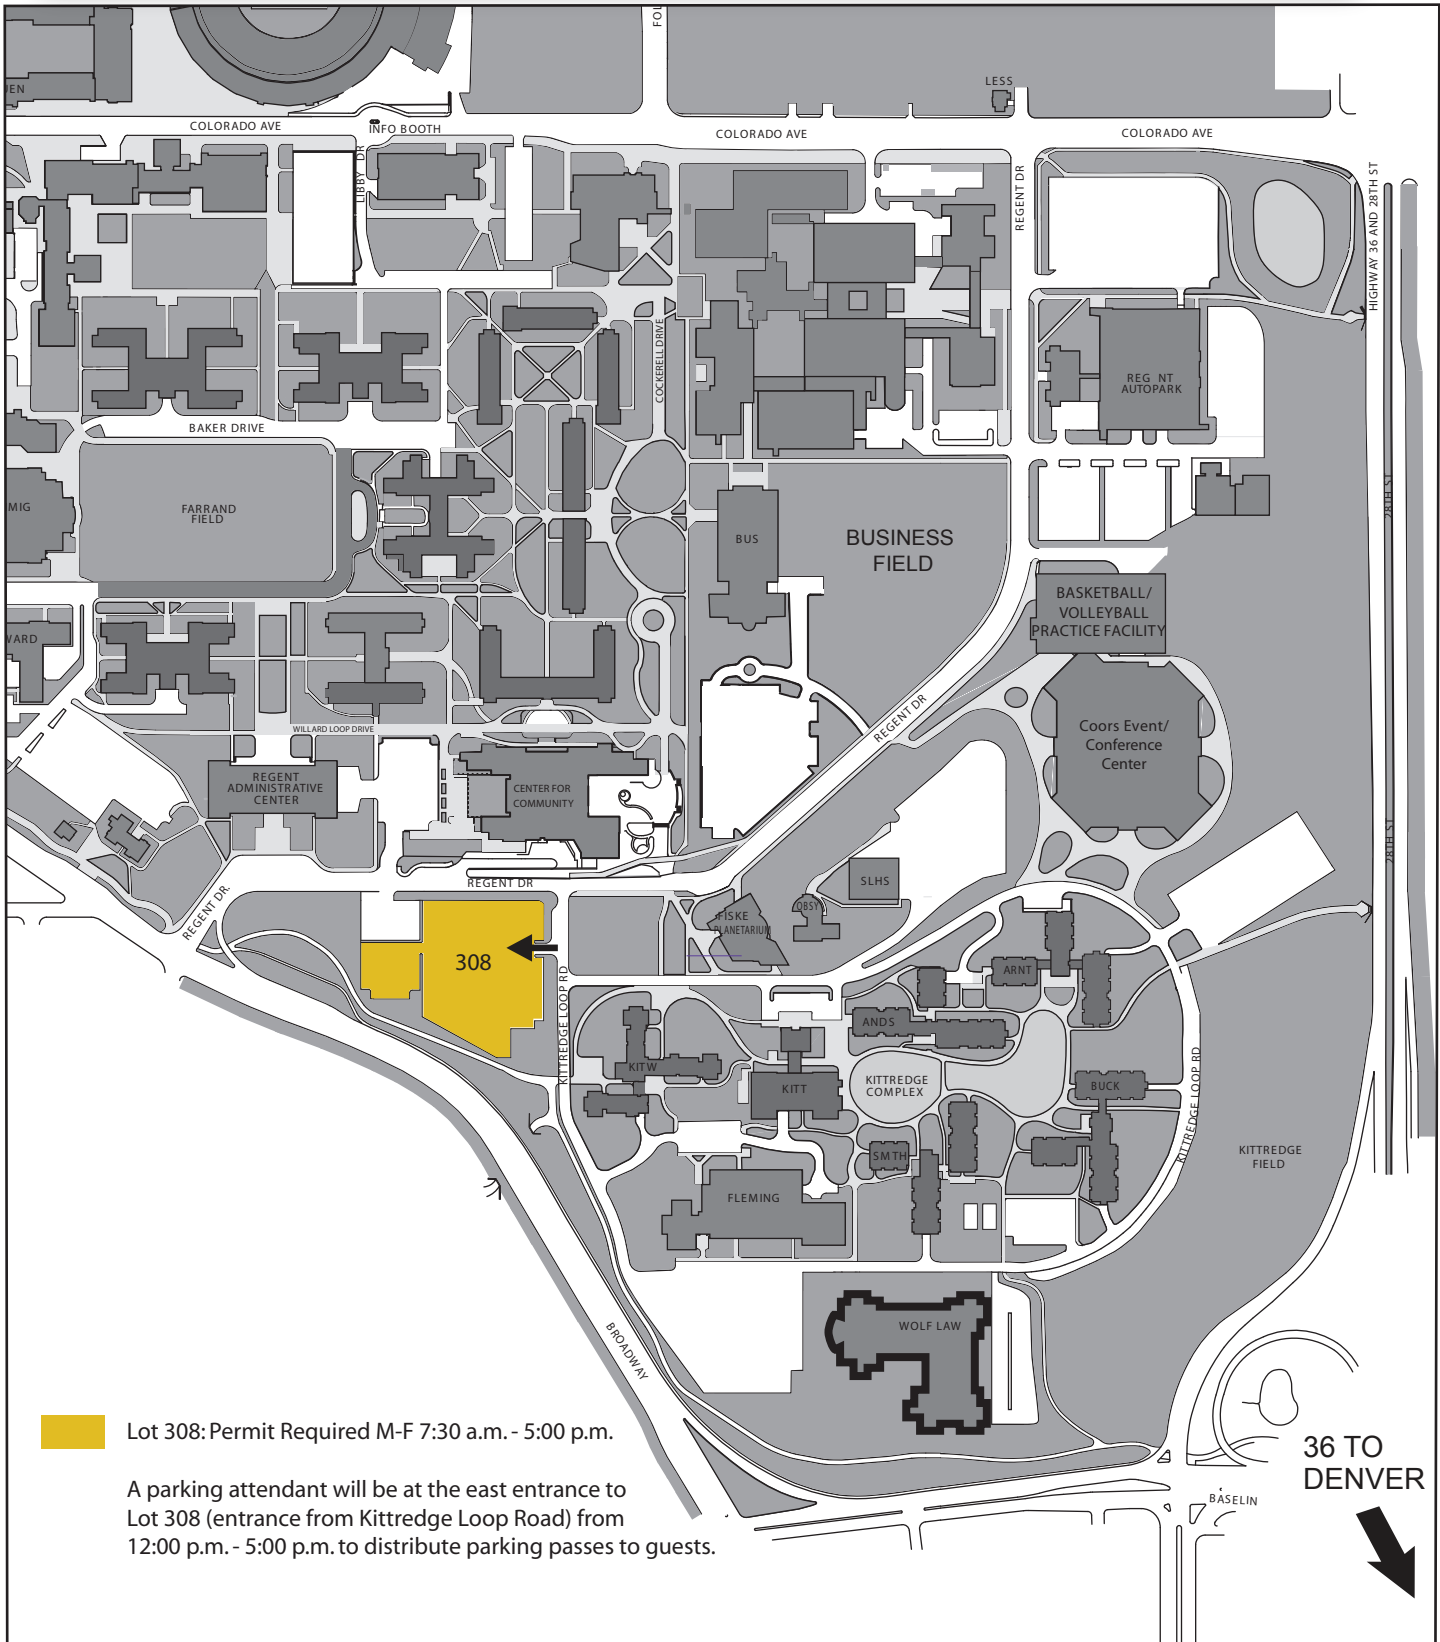

9/11/2014 - Understanding Disruptive Innovation Parking

 Lot 308: Permit Required M-F 7:30 a.m. - 5:00 p.m.

A parking attendant will be at the east entrance to Lot 308 (entrance from Kittredge Loop Road) from 12:00 p.m. - 5:00 p.m. to distribute parking passes to guests.

36 TO DENVER
