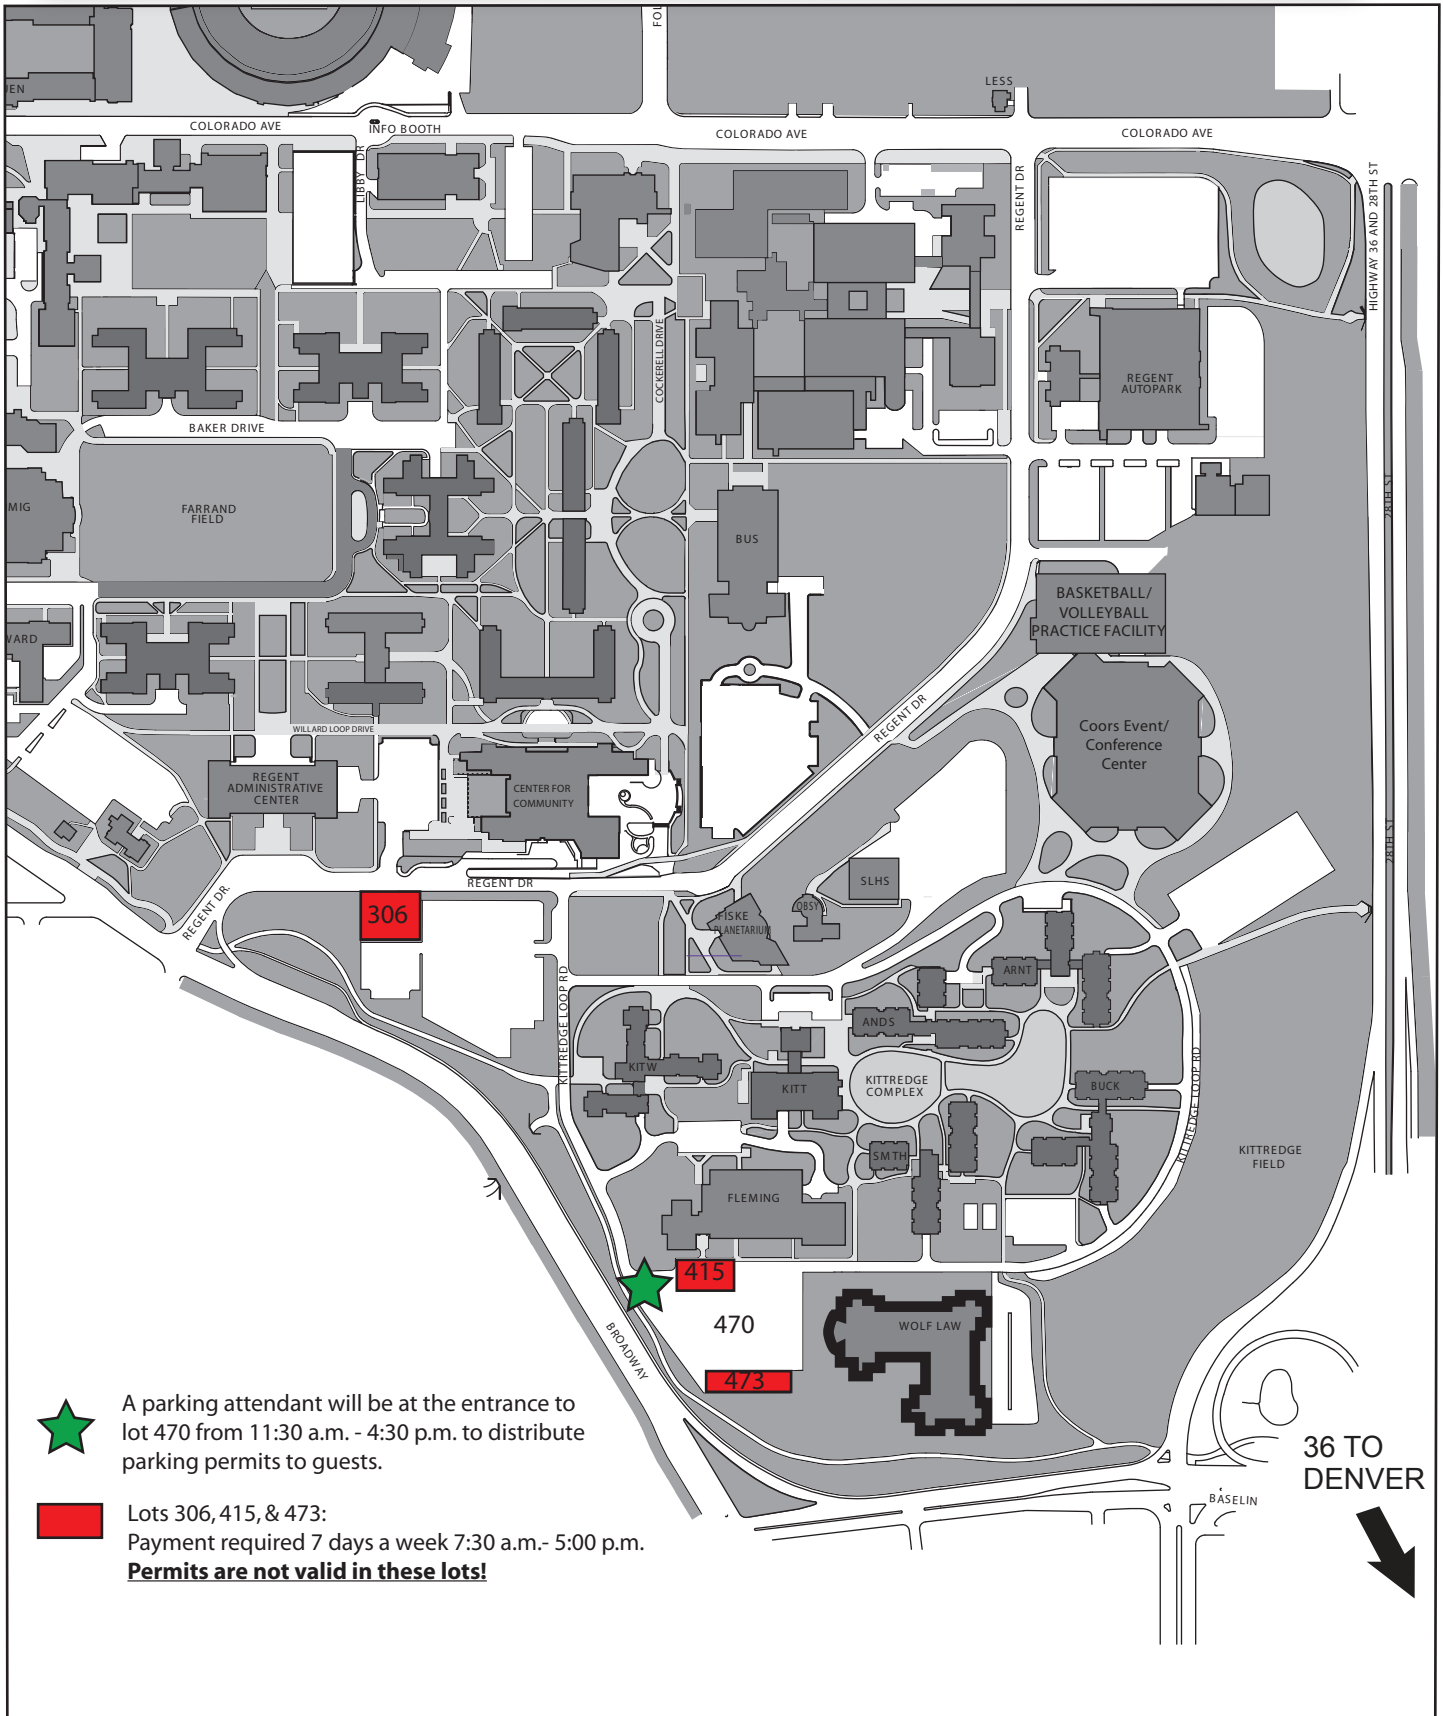

04.17.14 - The Future of Law School Innovation Parking Map

A parking attendant will be at the entrance to lot 470 from 11:30 a.m. - 4:30 p.m. to distribute parking permits to guests.

Lots 306, 415, & 473:
Payment required 7 days a week 7:30 a.m.- 5:00 p.m.
Permits are not valid in these lots!