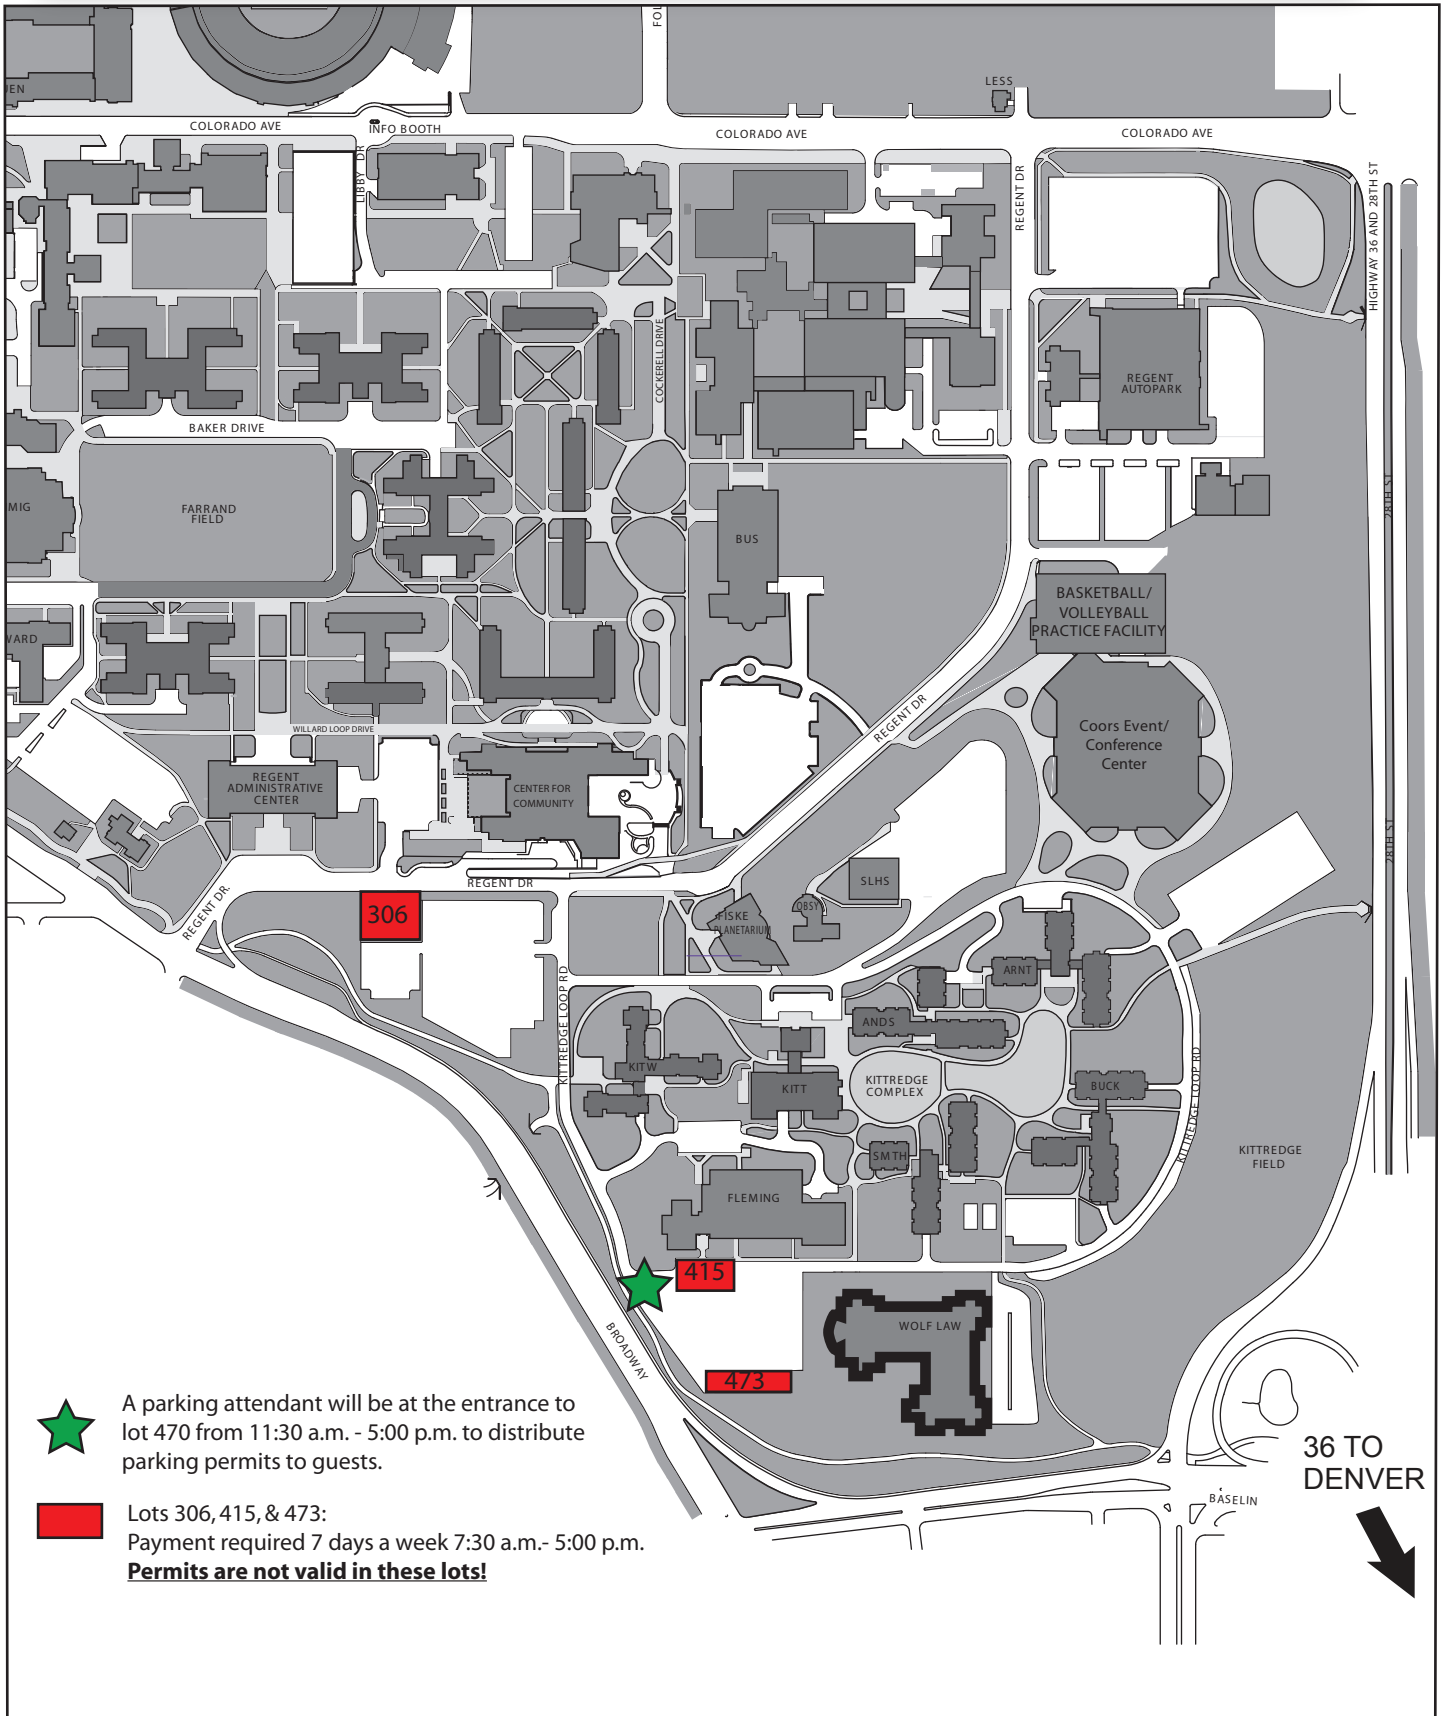

04.03.14 - Property Rights in Spectrum, Water, and Minerals Parking

A parking attendant will be at the entrance to lot 470 from 11:30 a.m. - 5:00 p.m. to distribute parking permits to guests.

Lots 306, 415, & 473:
Payment required 7 days a week 7:30 a.m.- 5:00 p.m.
Permits are not valid in these lots!

36 TO DENVER