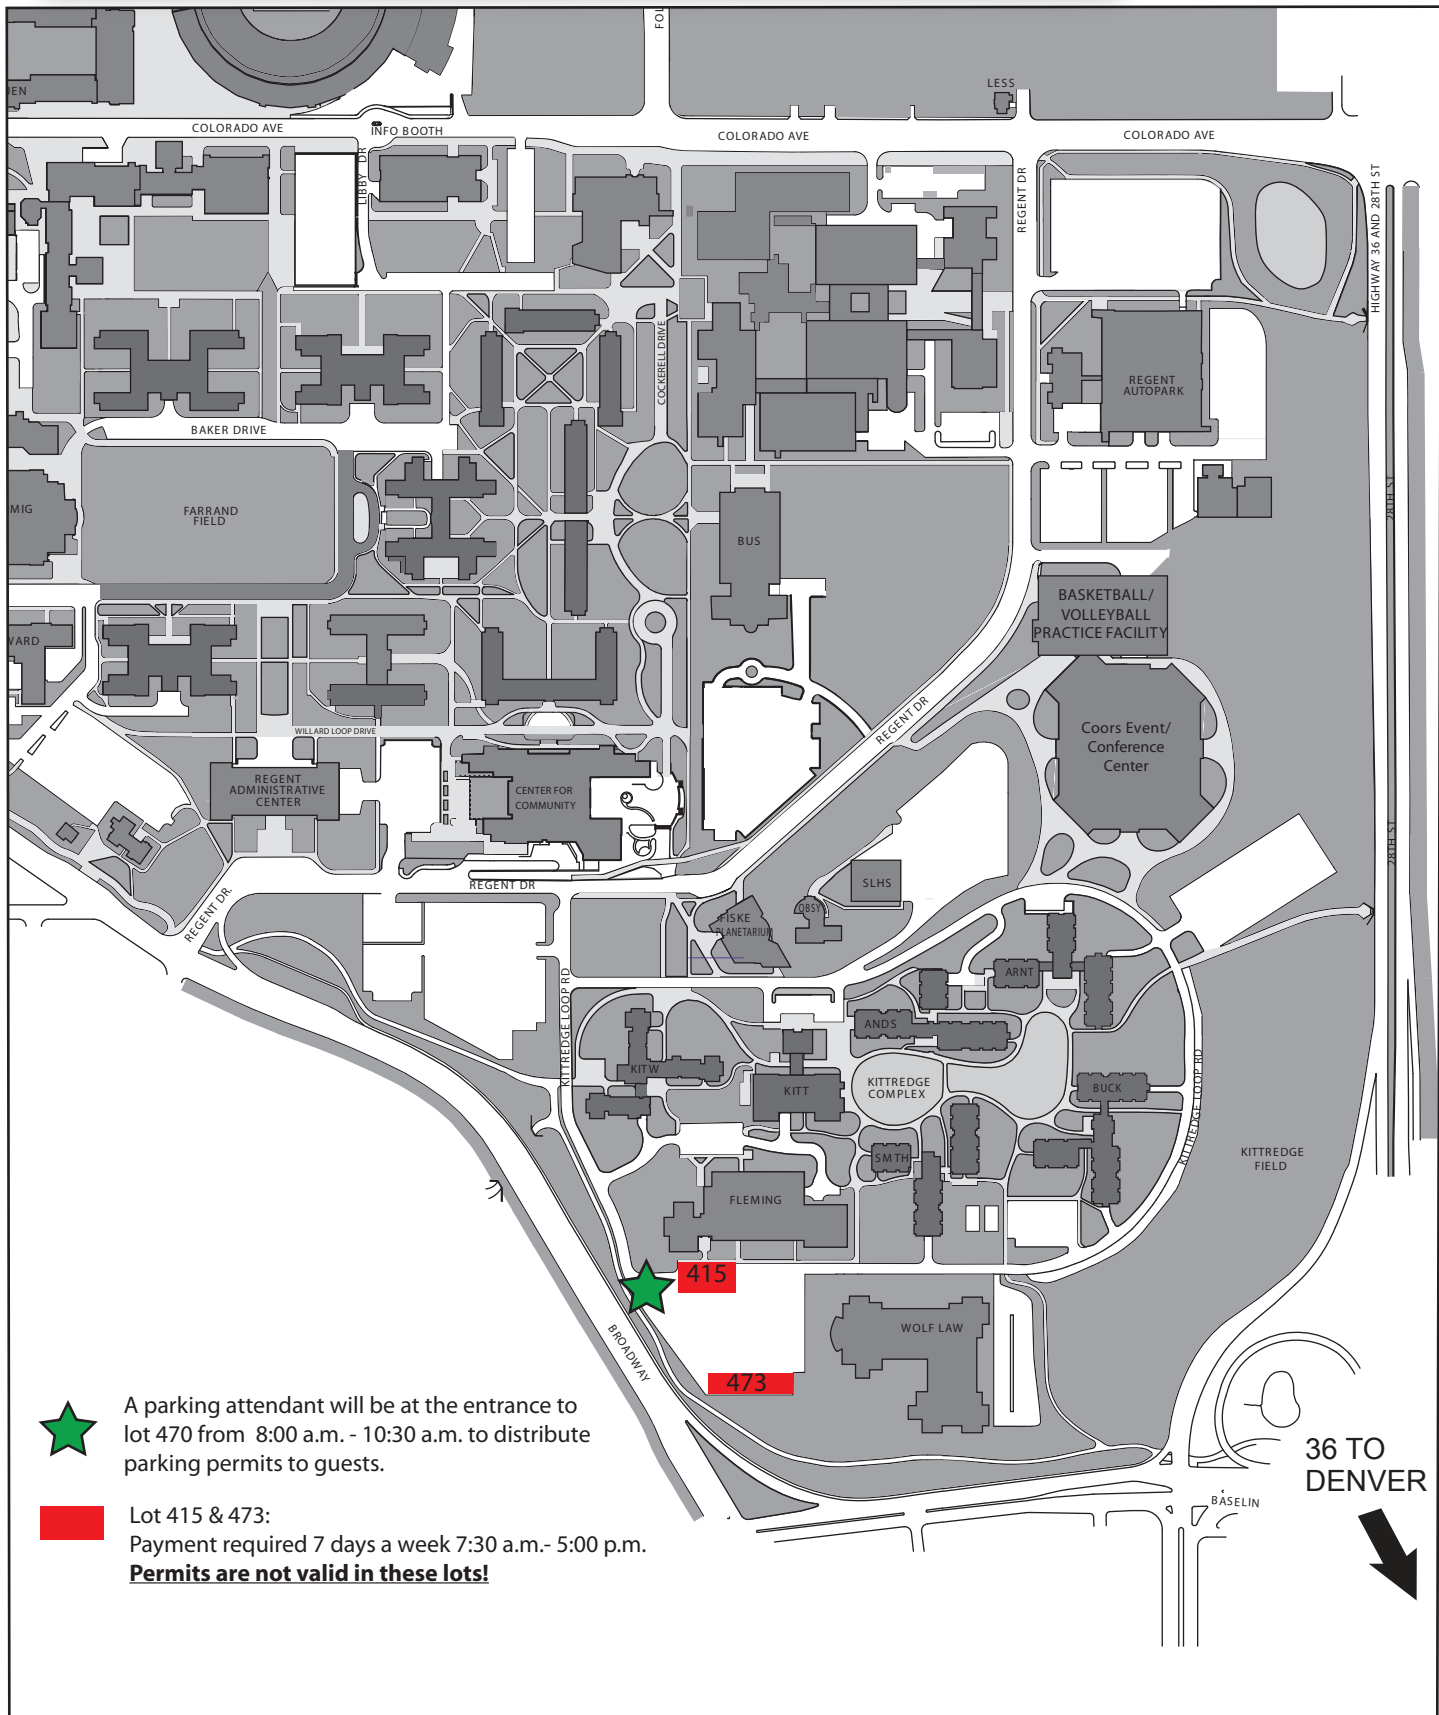

# 2/10/2014 - Digital Broadband Migration Conference

A parking attendant will be at the entrance to lot 470 from 8:00 a.m. - 10:30 a.m. to distribute parking permits to guests.

Lot 415 & 473:  
Payment required 7 days a week 7:30 a.m.- 5:00 p.m.  
**Permits are not valid in these lots!**

36 TO DENVER