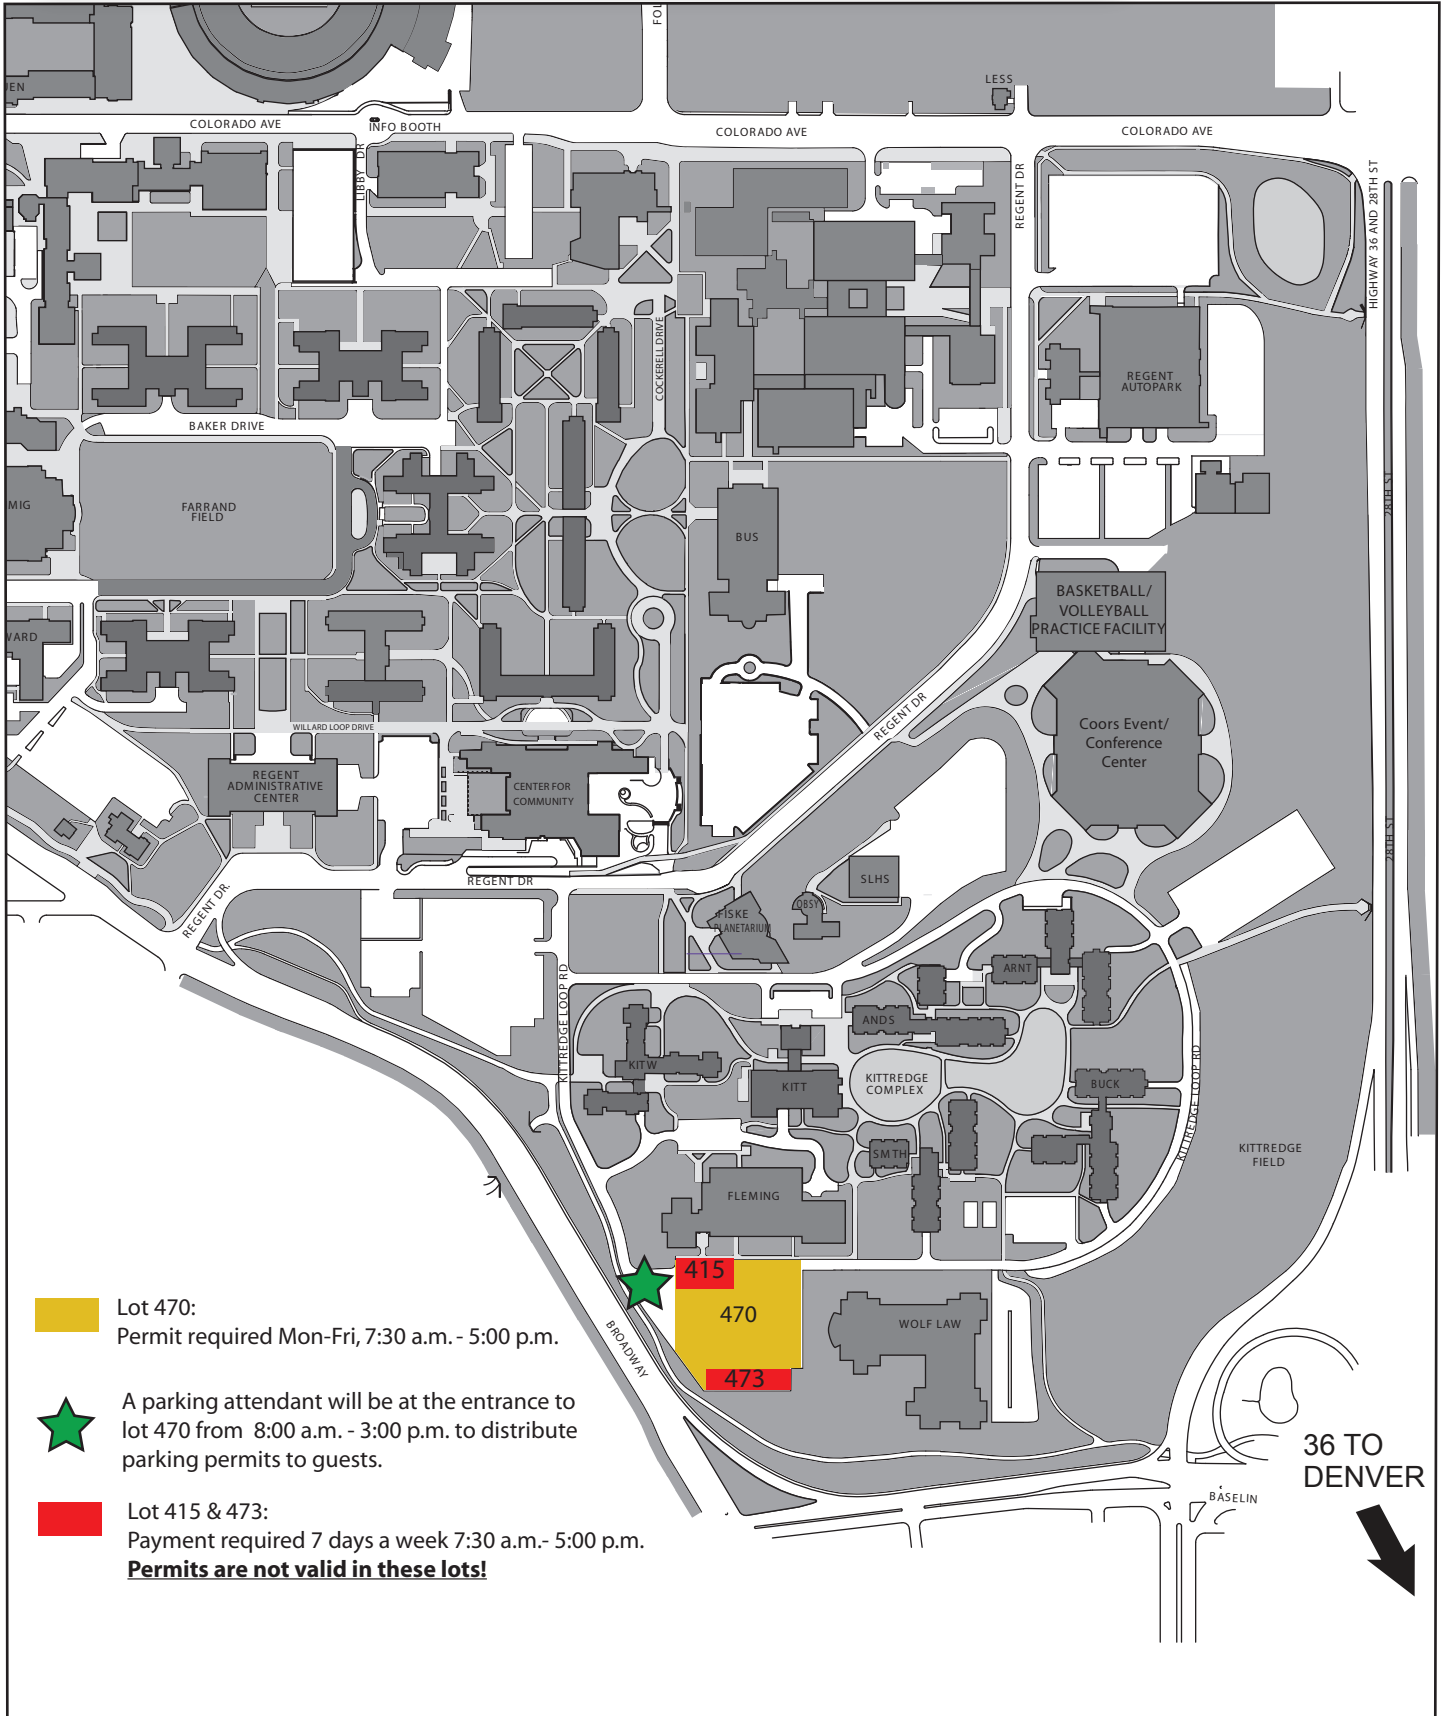

# 1/17/2014 - New Frontiers of Privacy Harm Conference

 Lot 470:  
Permit required Mon-Fri, 7:30 a.m. - 5:00 p.m.

 A parking attendant will be at the entrance to lot 470 from 8:00 a.m. - 3:00 p.m. to distribute parking permits to guests.

 Lot 415 & 473:  
Payment required 7 days a week 7:30 a.m.- 5:00 p.m.  
**Permits are not valid in these lots!**

36 TO DENVER