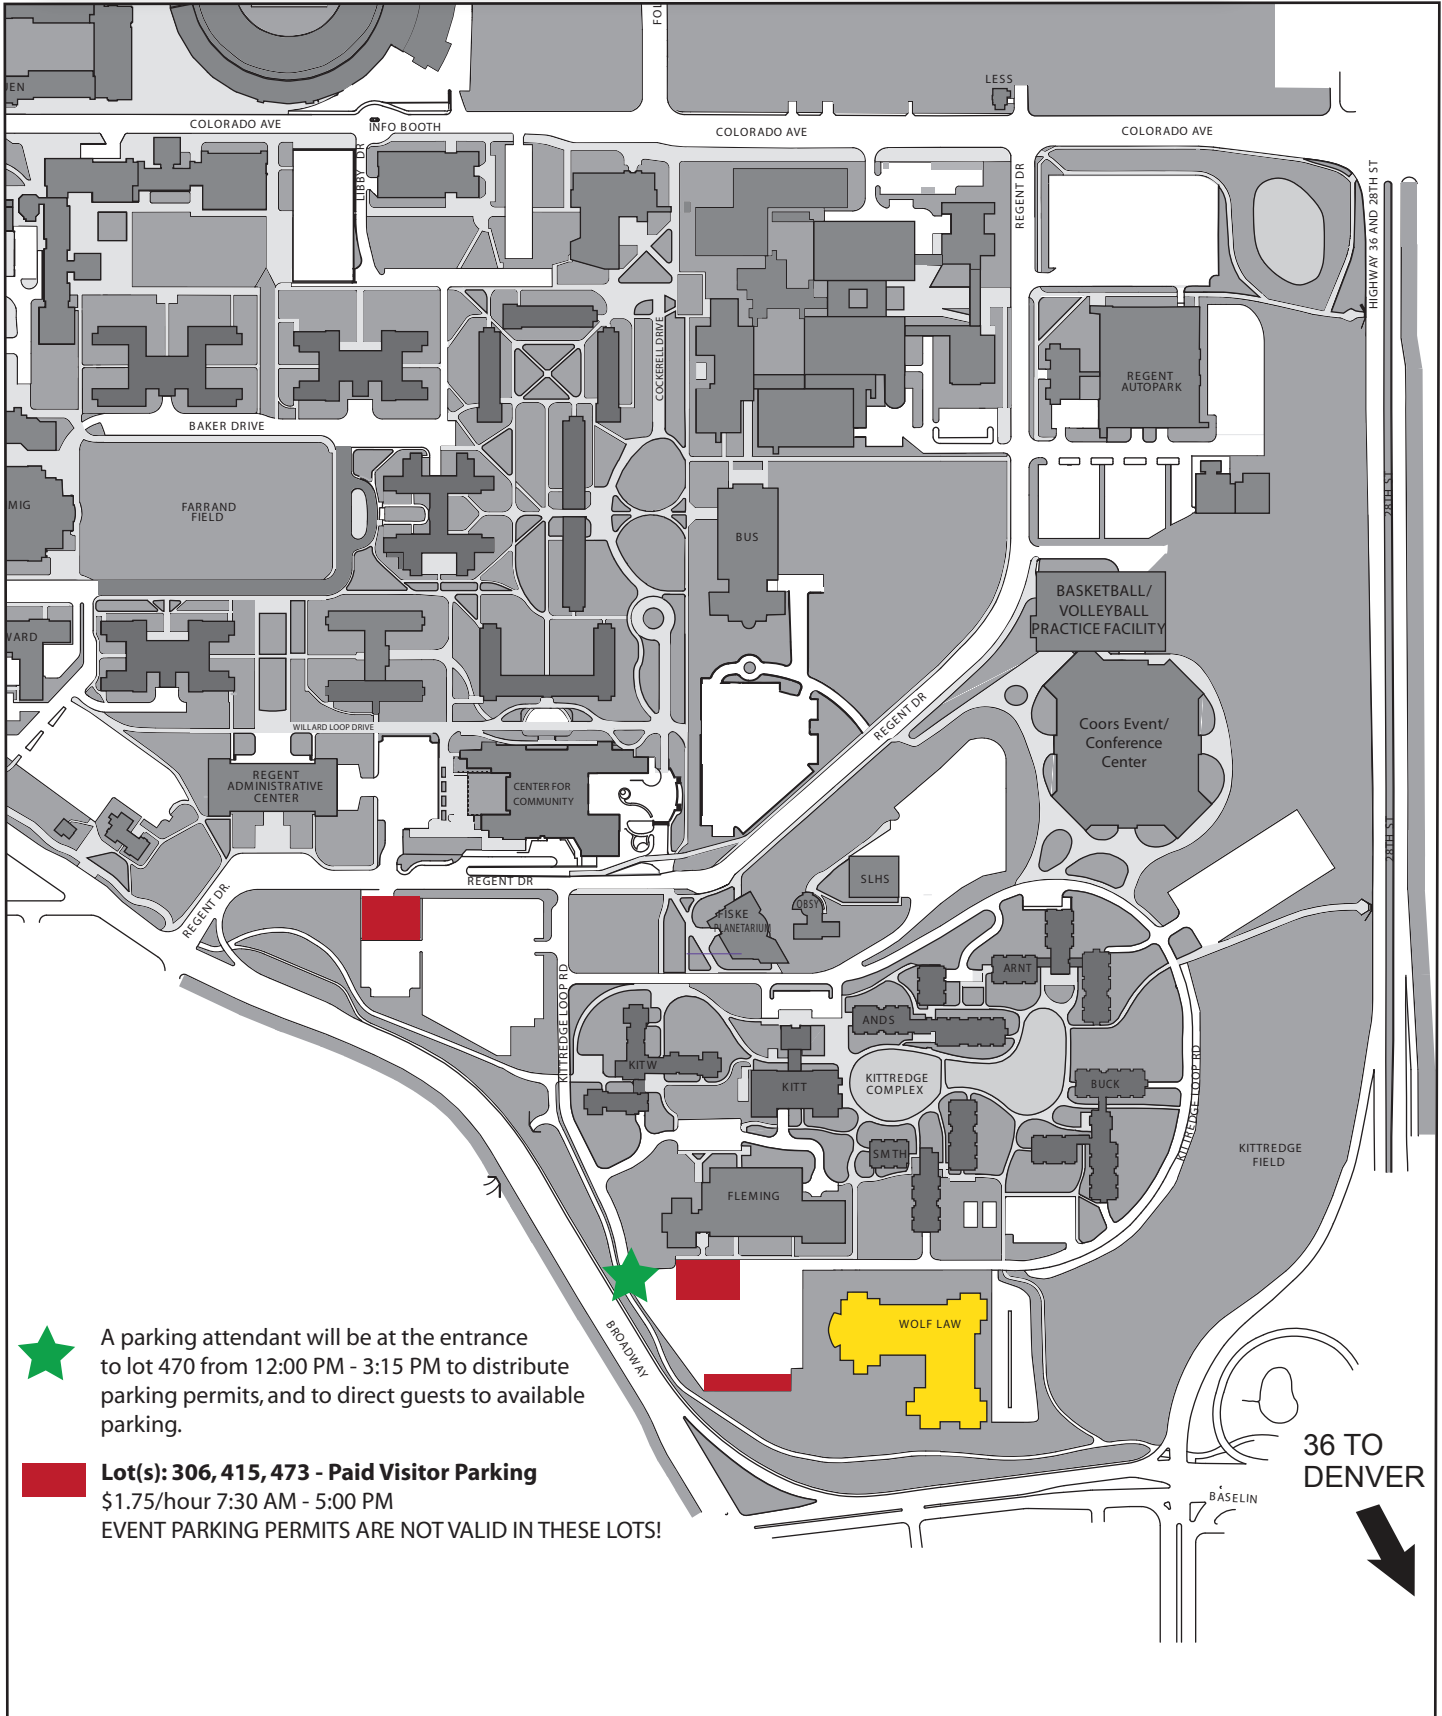

Monetizing Content In A Changing Era Parking

A parking attendant will be at the entrance to lot 470 from 12:00 PM - 3:15 PM to distribute parking permits, and to direct guests to available parking.

Lot(s): 306, 415, 473 - Paid Visitor Parking
\$1.75/hour 7:30 AM - 5:00 PM
EVENT PARKING PERMITS ARE NOT VALID IN THESE LOTS!

36 TO DENVER