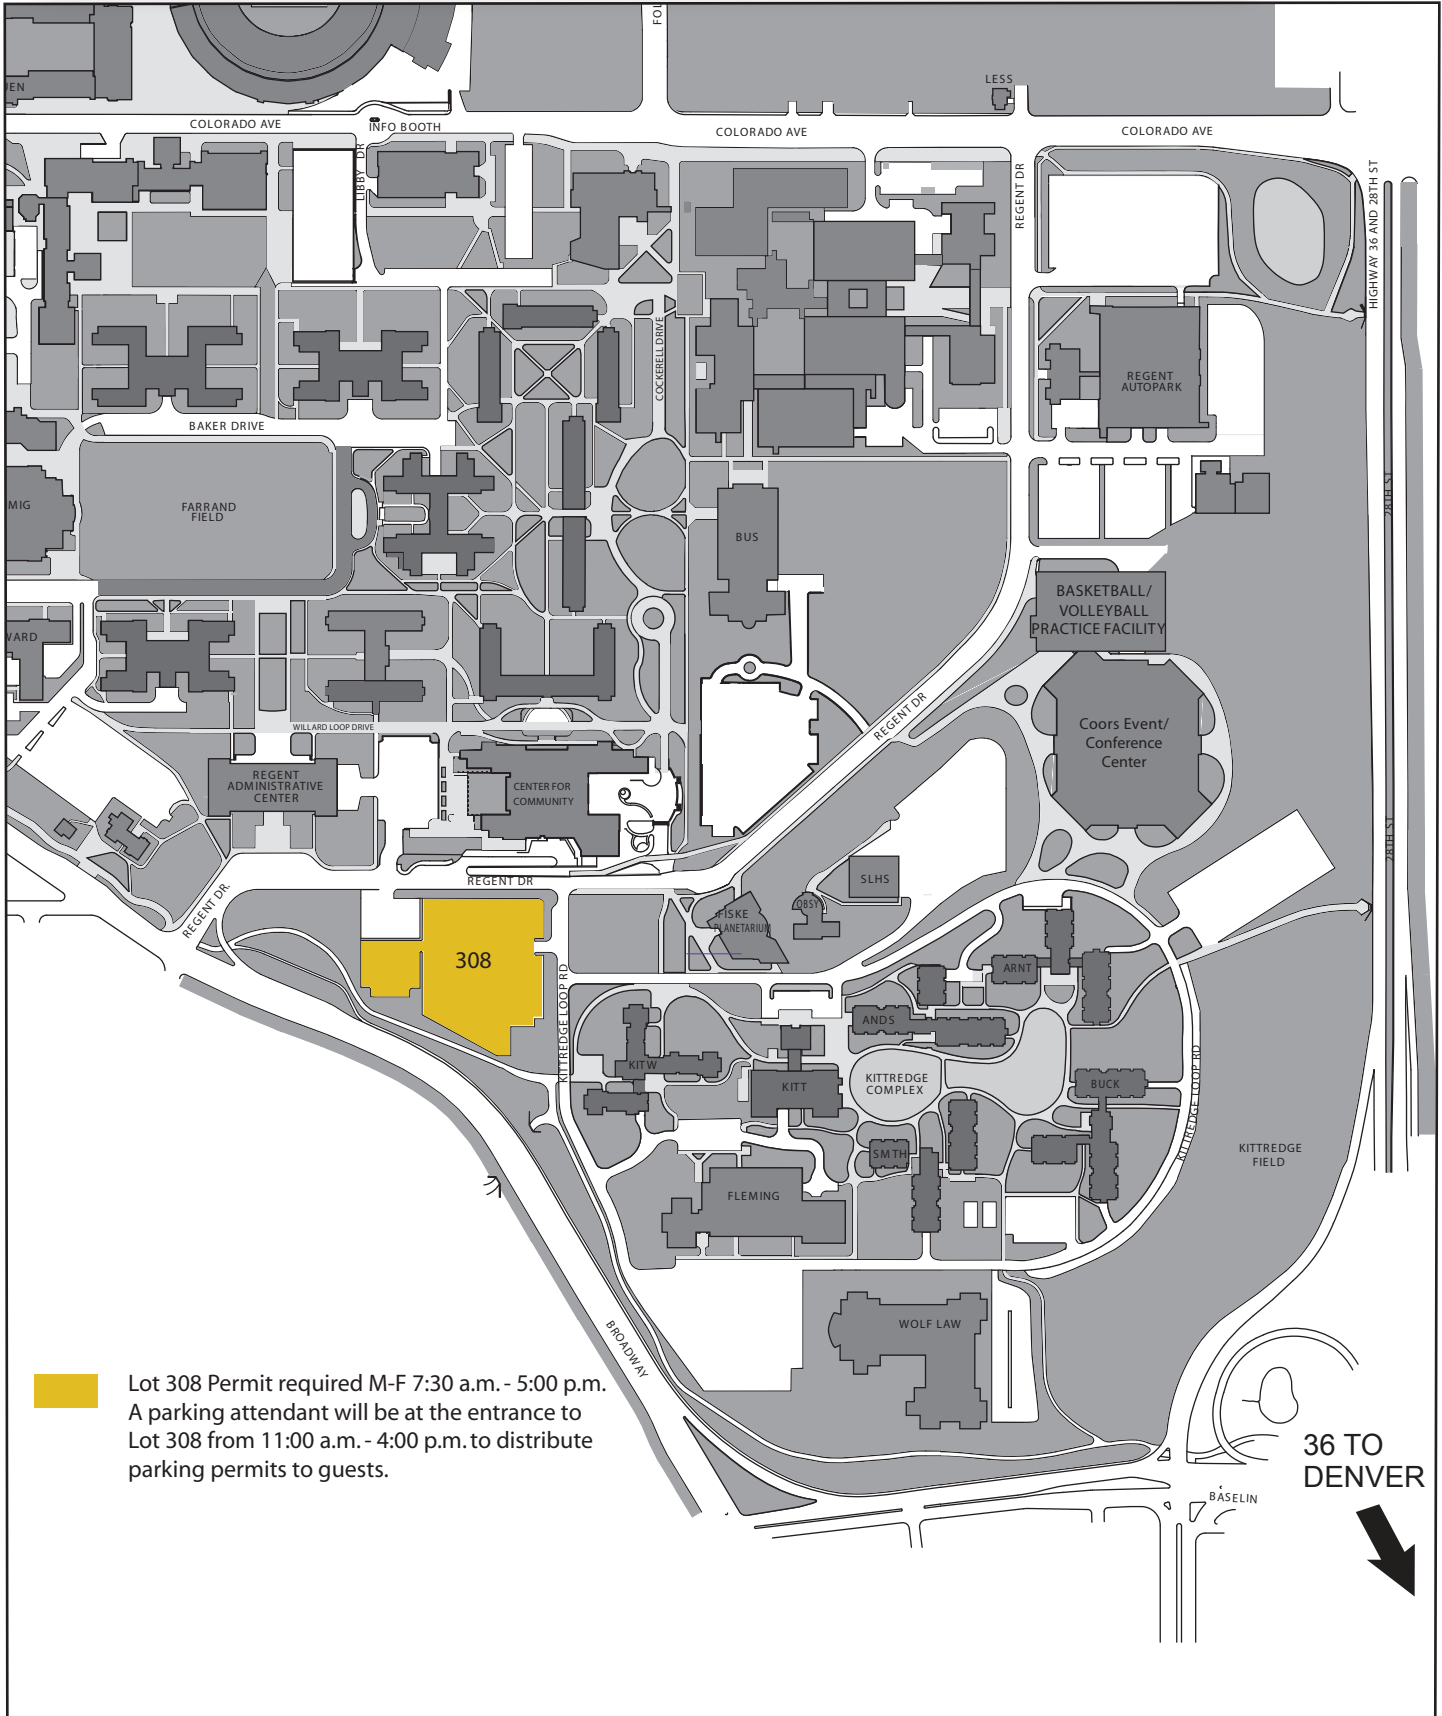

11/14/13 - Radio Conference Parking

 Lot 308 Permit required M-F 7:30 a.m. - 5:00 p.m. A parking attendant will be at the entrance to Lot 308 from 11:00 a.m. - 4:00 p.m. to distribute parking permits to guests.

36 TO DENVER