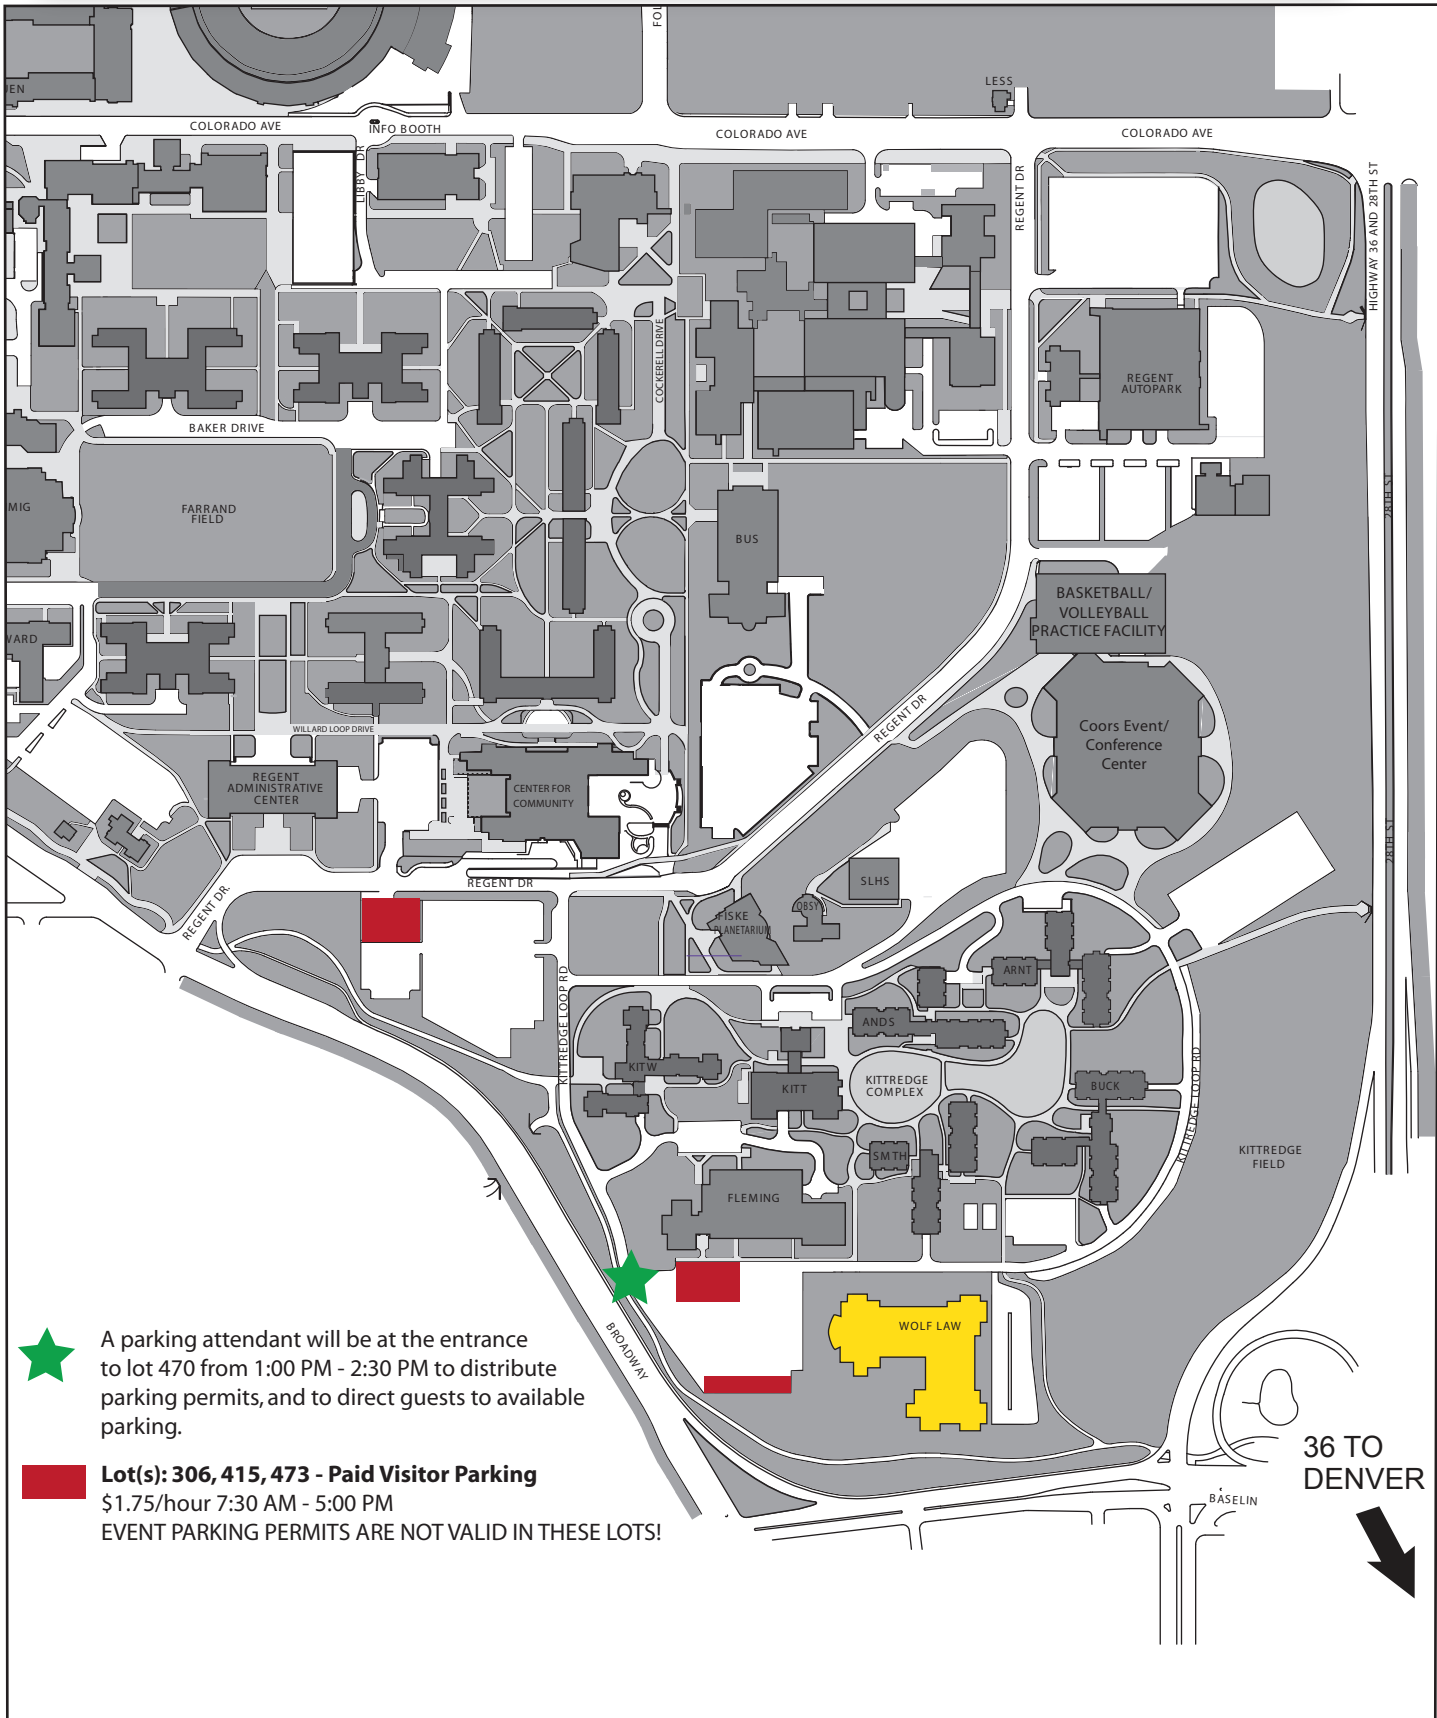

10/31/13 Cross-Border Energy Transactions Conference

A parking attendant will be at the entrance to lot 470 from 1:00 PM - 2:30 PM to distribute parking permits, and to direct guests to available parking.

Lot(s): 306, 415, 473 - Paid Visitor Parking
\$1.75/hour 7:30 AM - 5:00 PM
EVENT PARKING PERMITS ARE NOT VALID IN THESE LOTS!