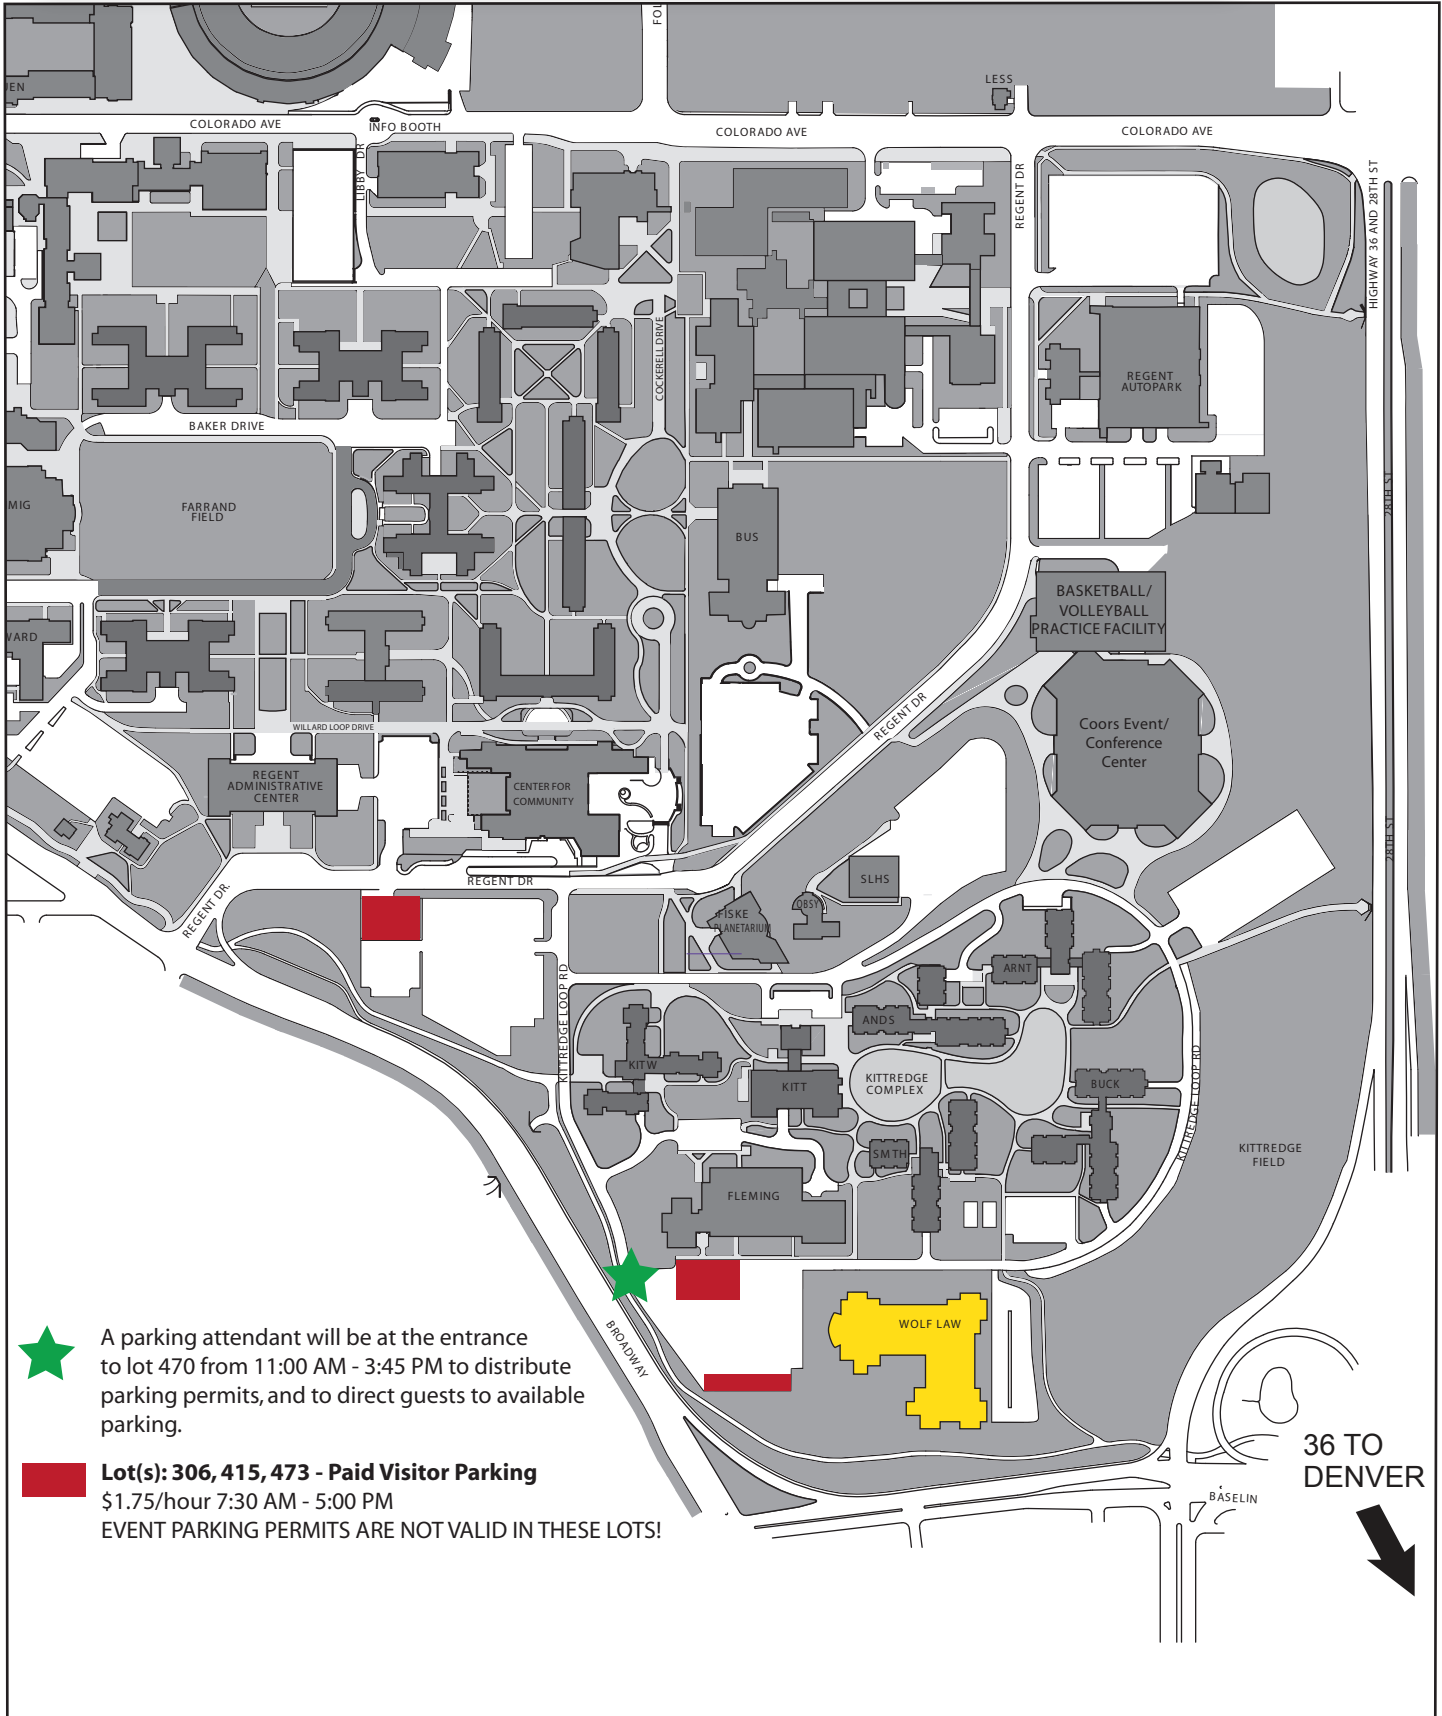

Software Patents & Their Challenges Parking

A parking attendant will be at the entrance to lot 470 from 11:00 AM - 3:45 PM to distribute parking permits, and to direct guests to available parking.

Lot(s): 306, 415, 473 - Paid Visitor Parking
\$1.75/hour 7:30 AM - 5:00 PM
EVENT PARKING PERMITS ARE NOT VALID IN THESE LOTS!

36 TO DENVER